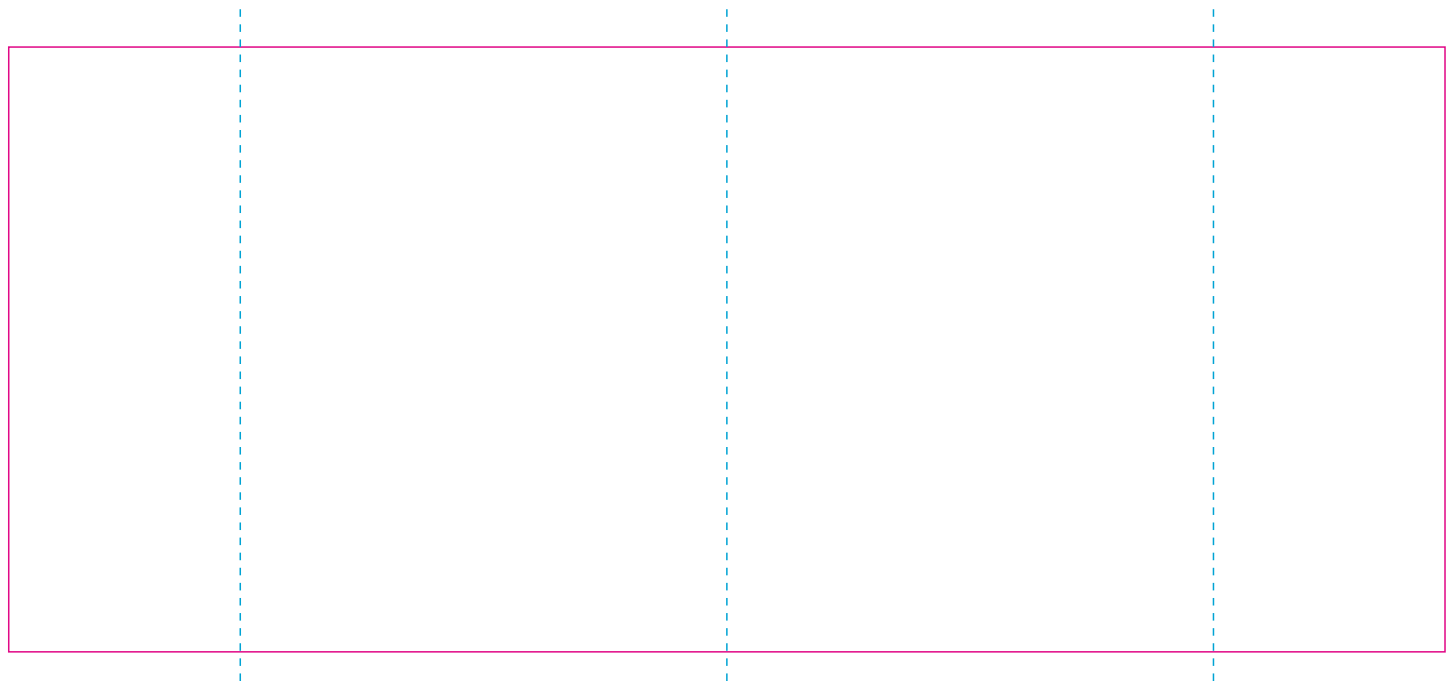

RS 3

With rotary screen printing technology the product can only be printed on the opposite side of the handle, please do not position the design on the right or left handed side.

ER 1

ER 2

— Edge of graphics

- - - centerlines

file format: vector
colours: in one color
formats: PDF, EPS, AI, CDR

The pink outline the maximum size of graphic visible on the product.
The blue dash line indicates the center line of the left, right and middle side of object.