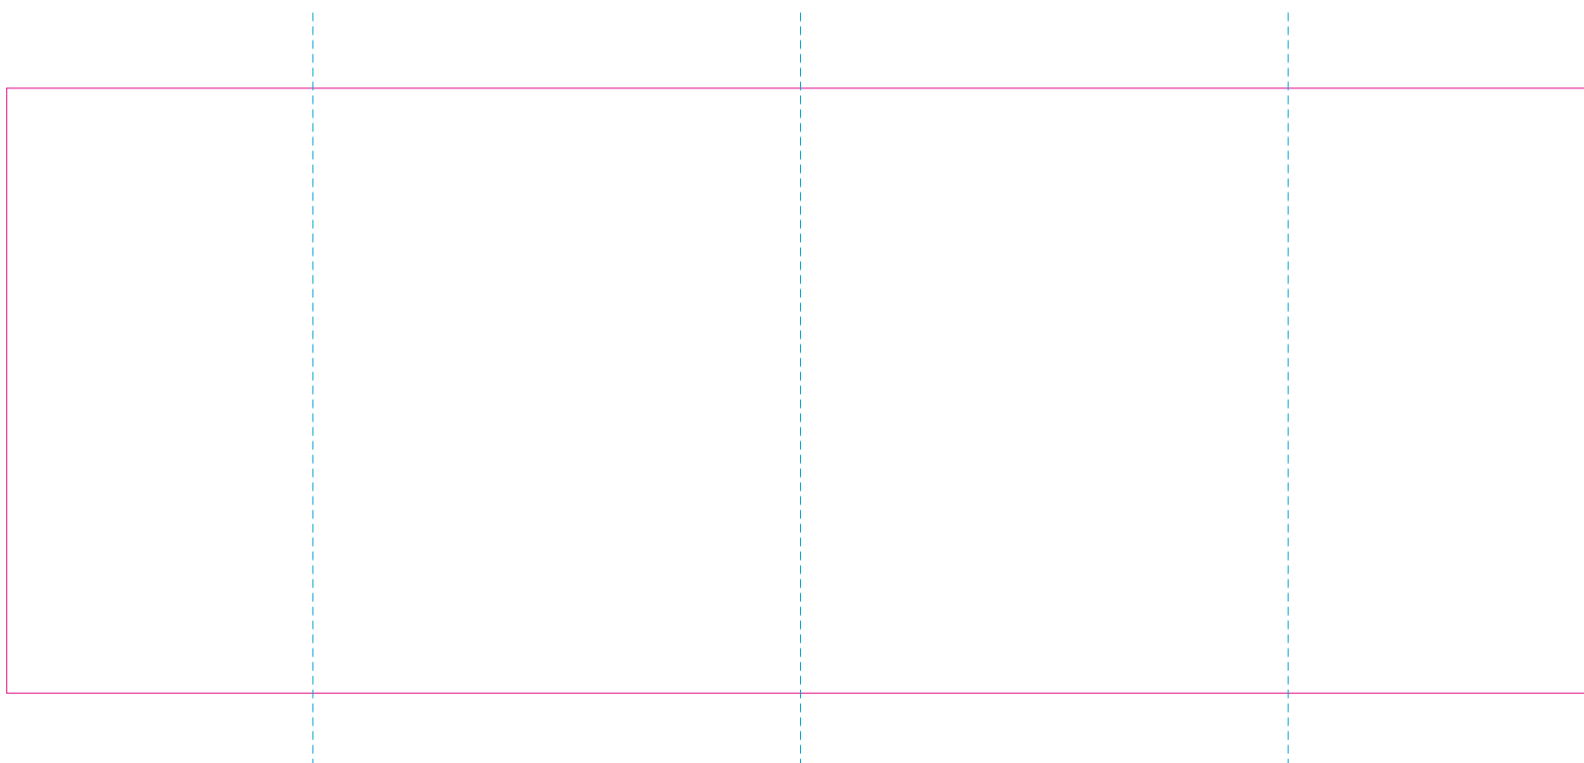

# RS

With rotary screen printing technology the product can only be printed on the opposite side of the handle, please do not position the design on the right or left handed side.

# C

— Edge of graphics

- - - centerlines

file format: vector  
colours: in one color  
formats: PDF, EPS, AI, CDR

The pink outline the maximum size of graphic visible on the product.  
The blue dash line indicates the center line of the left, right and middle side of object.