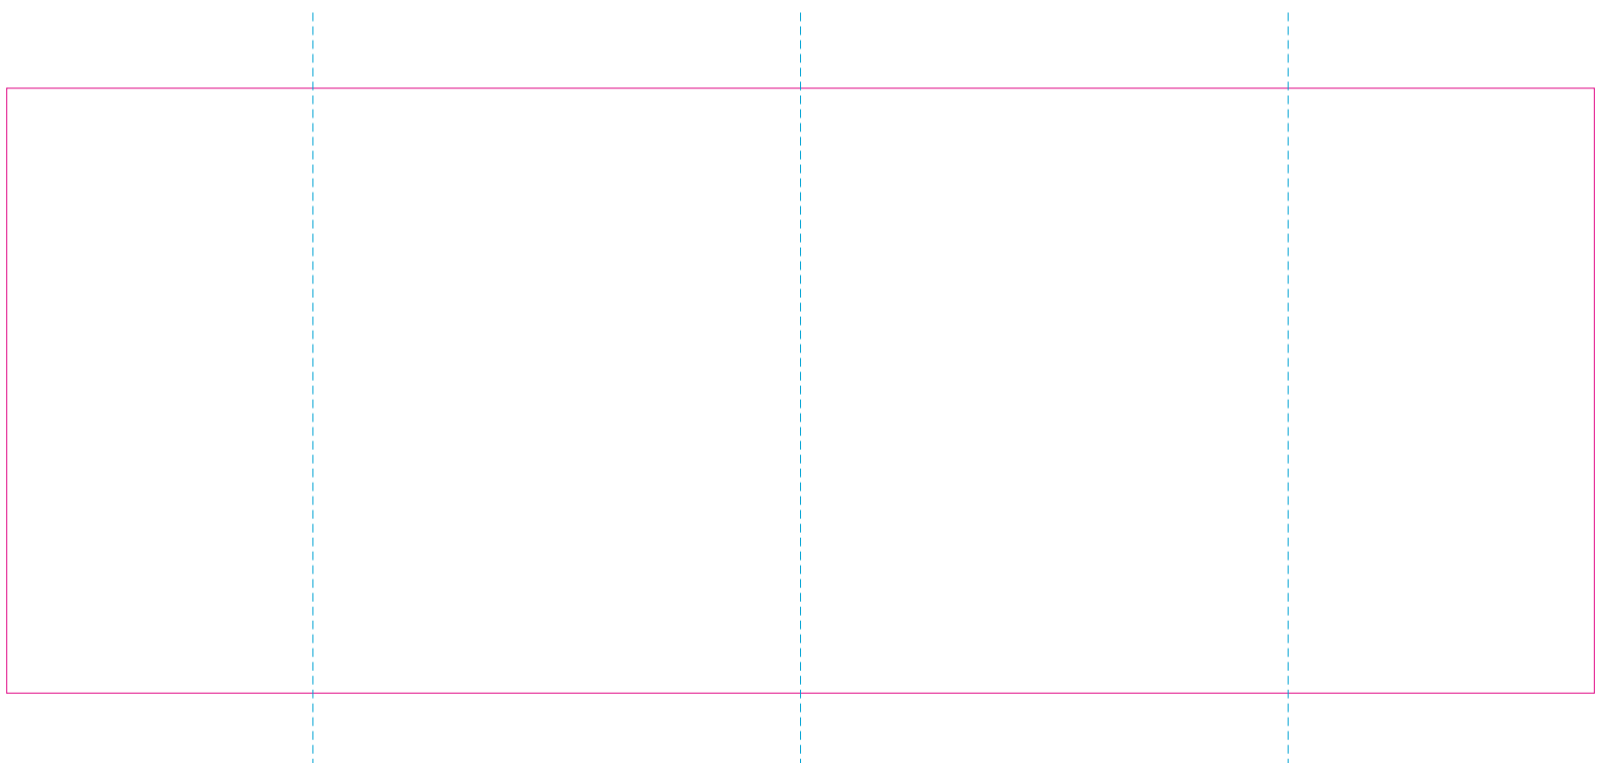

RS

With rotary screen printing technology the product can only be printed on the opposite side of the handle, please do not position the design on the right or left handed side.

C

— Edge of graphics

- - - centerlines

file format: vector
colours: in one color
formats: PDF, EPS, AI, CDR

The pink outline the maximum size of graphic visible on the product.
The blue dash line indicates the center line of the left, right and middle side of object.