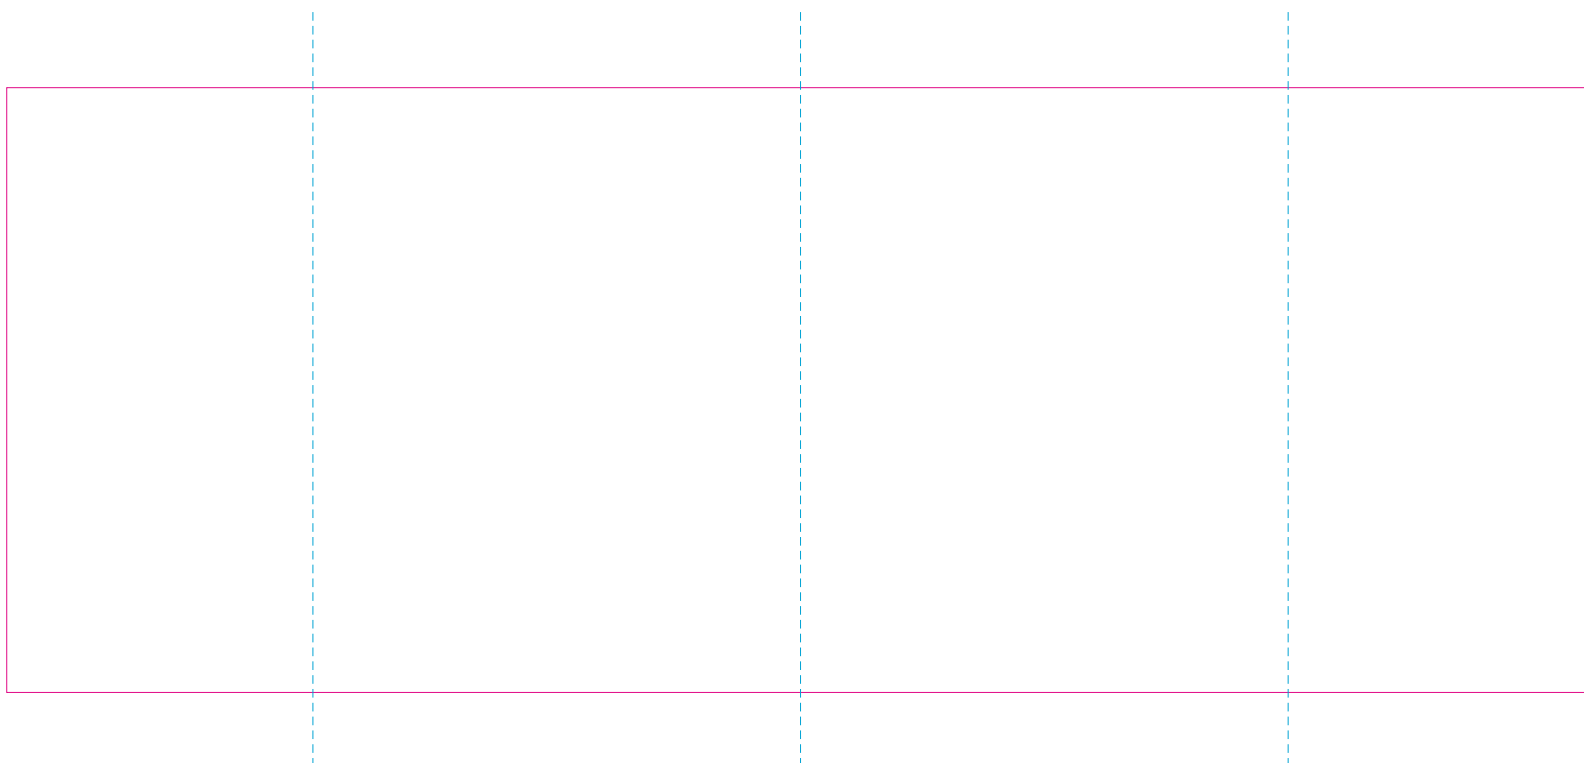

# RS

With rotary screen printing technology the product can only be printed on the opposite side of the handle, please do not position the design on the right or left handed side.

# C

— Edge of graphics

- - - centerlines

file format: vector  
colours: in one color  
formats: PDF, EPS, AI, CDR

The pink outline the maximum size of graphic visible on the product.  
The blue dash line indicates the center line of the left, right and middle side of object.