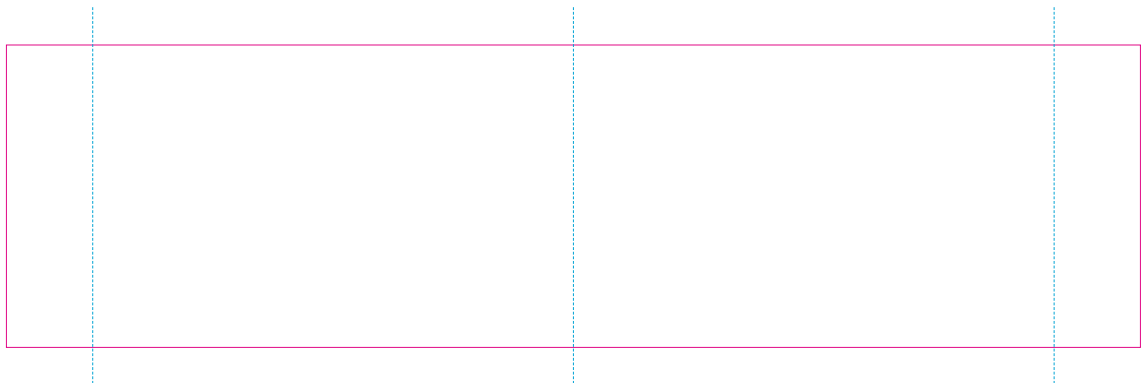

RS

With rotary screen printing technology the product can only be printed on the opposite side of the handle, please do not position the design on the right or left handed side.

C3, WPC3

— Edge of graphics

- - - Centerlines

file format: vector
colours: in one color
formats: PDF, EPS, AI, CDR

The pink outline the maximum size of graphic visible on the product.
The blue dash line indicates the center line of the left, right and middle side of object.