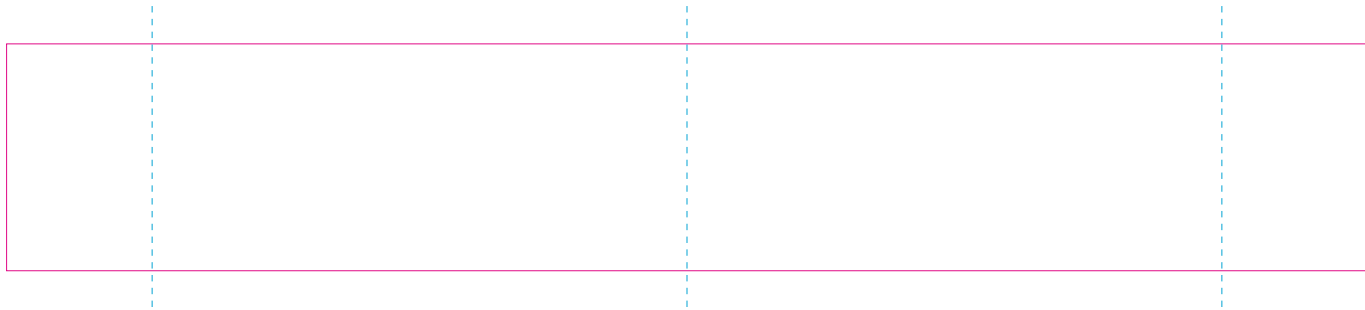

WPC, C

— Edge of graphic

- - - centerlines

resolution: min. 300 DPI

colours: CMYK

formats: TIFF, PDF, EPS, AI, CDR

The pink outline the maximum size of graphic visible on the product.

The blue dash line indicates the center line of the left, right and middle side of object.