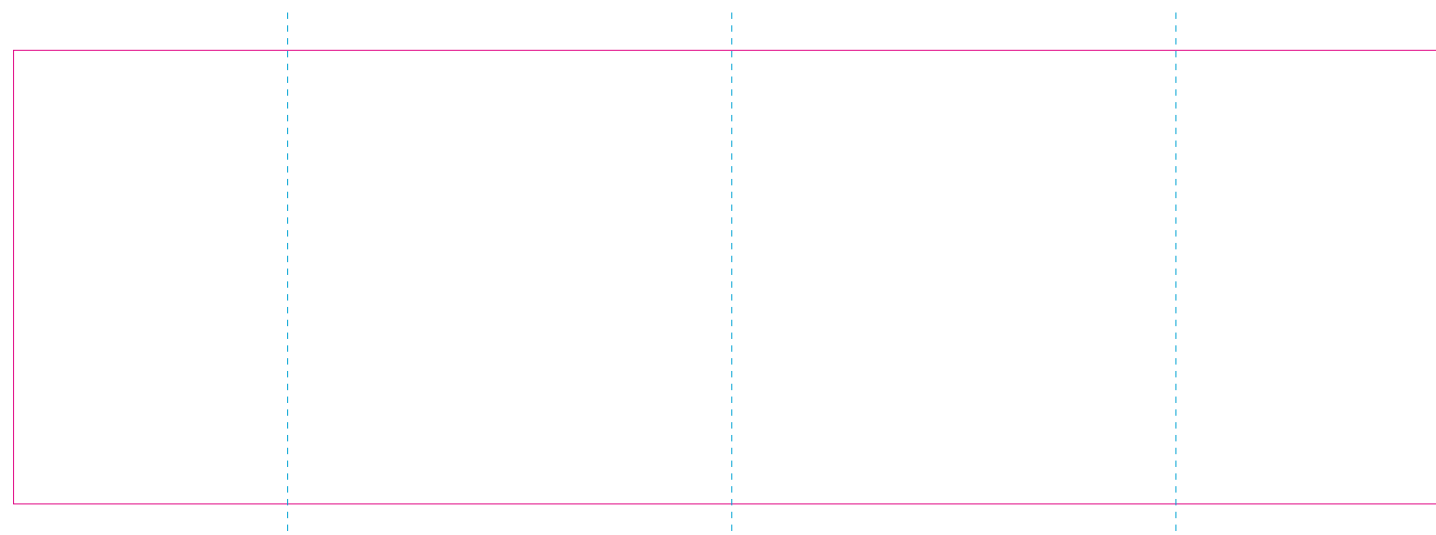

ER 1

ER 2

RS

With rotary screen printing technology the product can only be printed on the opposite side of the handle, please do not position the design on the right or left handed side.

—— Edge of graphics

----- centerlines

resolution: min. 300 DPI

colours: CMYK

formats: TIFF, PDF, EPS, AI, CDR

The pink outline the maximum size of graphic visible on the product.

The black outline indicates the edge of the product.

The blue dash line indicates the center line of the left, right and middle side of object.