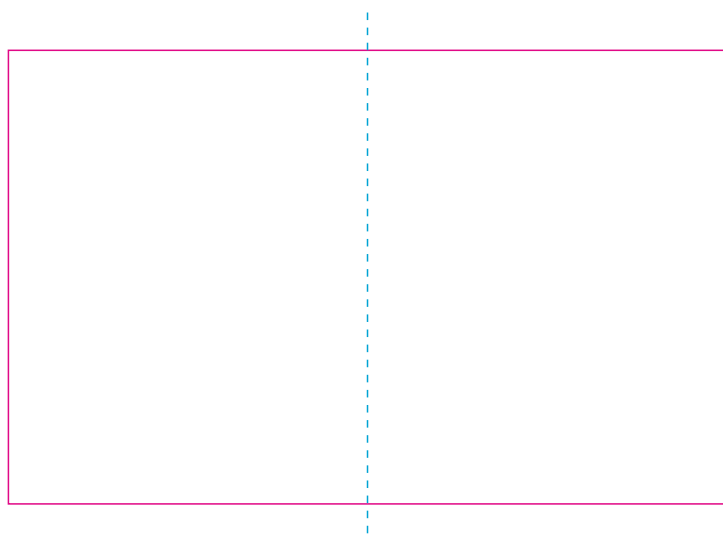

ER 1

ER 2

RS

With rotary screen printing technology the product can only be printed on the opposite side of the handle, please do not position the design on the right or left handed side.

—— Edge of graphics

----- centerlines

resolution: min. 300 DPI

colours: CMYK

formats: TIFF, PDF, EPS, AI, CDR

The pink outline the maximum size of graphic visible on the product.

The black outline indicates the edge of the product.

The blue dash line indicates the center line of the left, right and middle side of object.