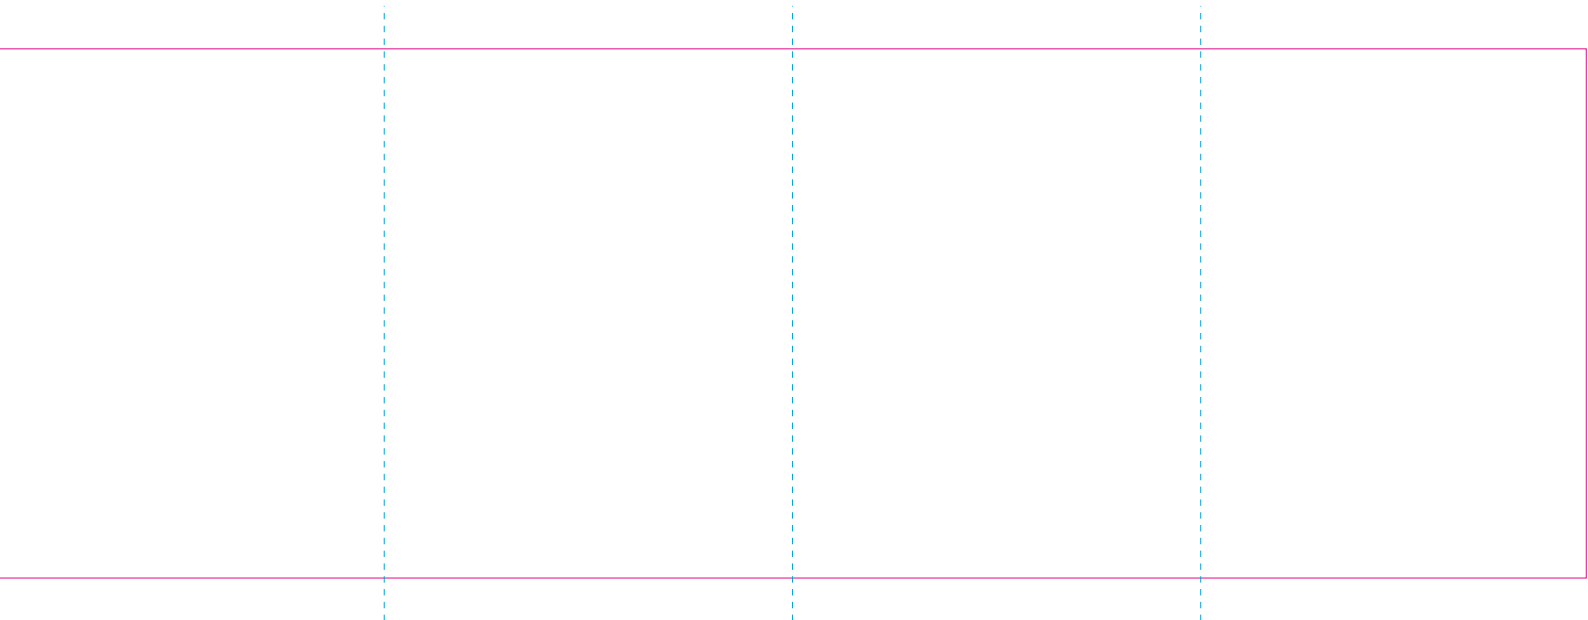

RUV, ER 2

RS

ER 1

— Edge of graphics

- - - centerlines

resolution: min. 300 DPI
 colours: CMYK
 formats: TIFF, PDF, EPS, AI, CDR

The pink outline the maximum size of graphic visible on the product.
 The blue dash line indicates the center line of the left, right and middle side of object.