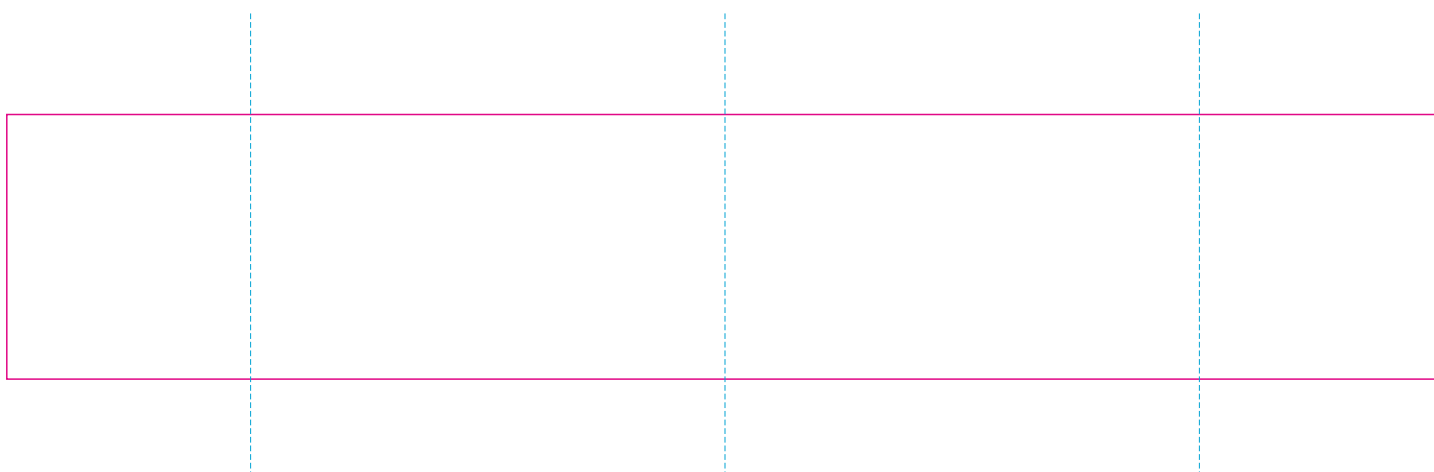

RS

With rotary screen printing technology the product can only be printed on the opposite side of the handle, please do not position the design on the right or left handed side.

WPC, C

— Edge of graphic

- - - centerlines

resolution: min. 300 DPI
colours: CMYK
formats: TIFF, PDF, EPS, AI, CDR

The pink outline the maximum size of graphic visible on the product.
The blue dash line indicates the center line of the left, right and middle side of object.