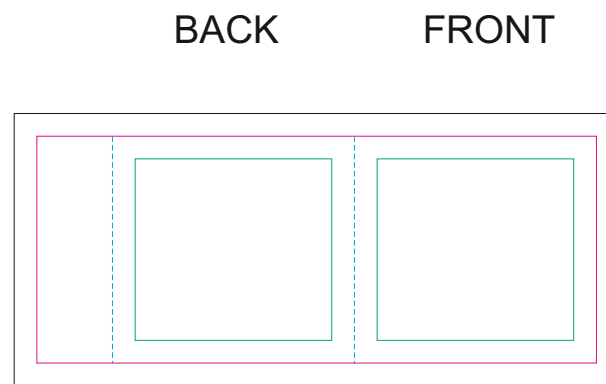

Paper Sleeve

- Margin
- Edge of product
- Bleed limit 3-3 mm (background must fill it)
- - - - - Fold line

resolution: min. 300 DPI
colours: CMYK
formats: TIFF, PDF, EPS, AI, CDR

The green line indicates the area all non-background object-texts, logos, etc.
The pink outline the maximum size of graphic visible on the product.
The black line indicates the size of the required graphics including bleed.
The blue line indicates the folding.