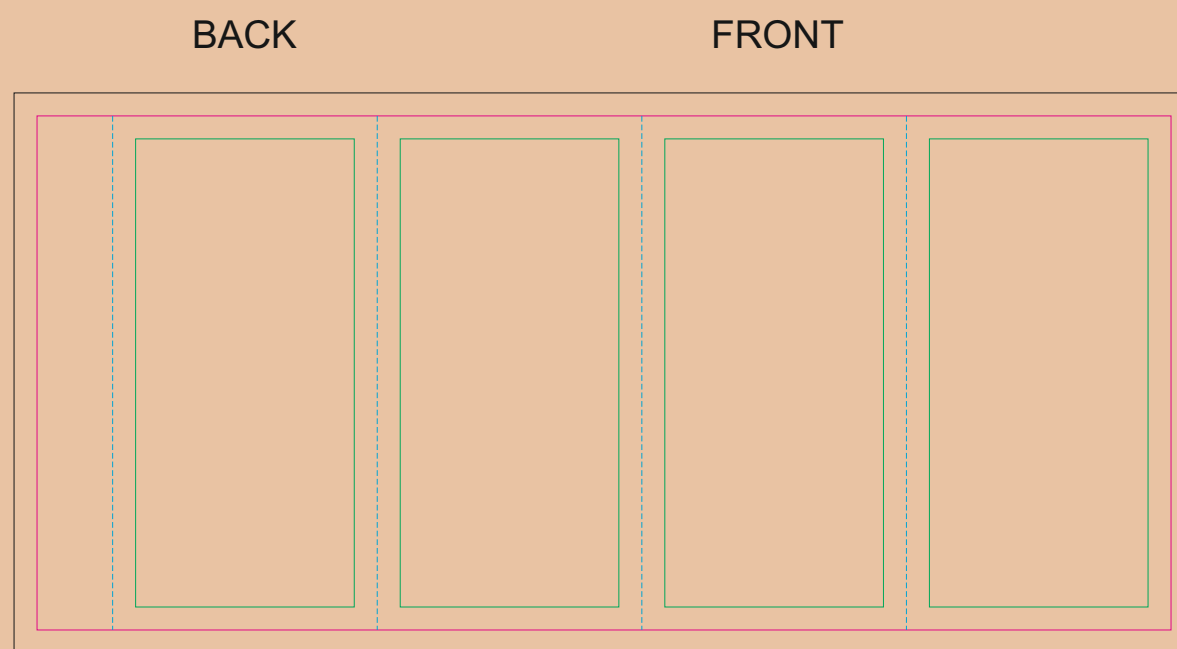

CRAFT Paper Sleeve

- Margin
- Edge of product
- Bleed limit 3-3 mm (background must fill it)
- - - - - Fold line

resolution: min. 300 DPI
colours: CMYK
formats: TIFF, PDF, EPS, AI, CDR

The green line indicates the area all non-background object-texts, logos, etc.
The pink outline the maximum size of graphic visible on the product.
The black line indicates the size of the required graphics including bleed.
The blue line indicates the folding.