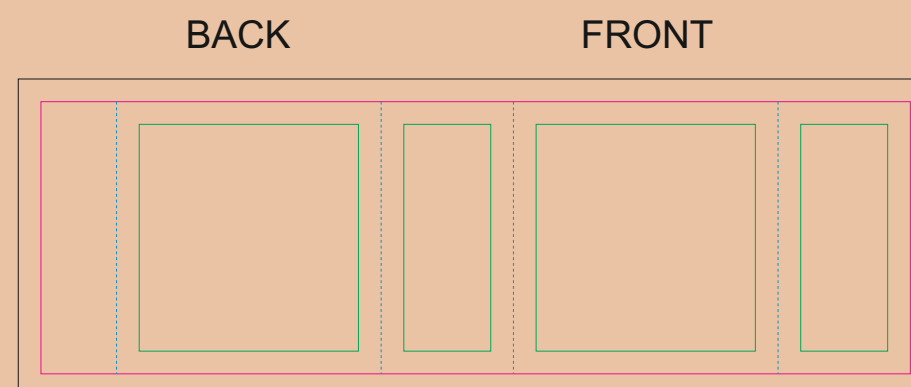

# CRAFT Paper Sleeve

- Margin
- Edge of product
- Bleed limit 3-3 mm (background must fill it)
- - - - - Fold line

resolution: min. 300 DPI  
colours: CMYK  
formats: TIFF, PDF, EPS, AI, CDR

The green line indicates the area all non-background object-texts, logos, etc.  
The pink outline the maximum size of graphic visible on the product.  
The black line indicates the size of the required graphics including bleed.  
The blue line indicates the folding.