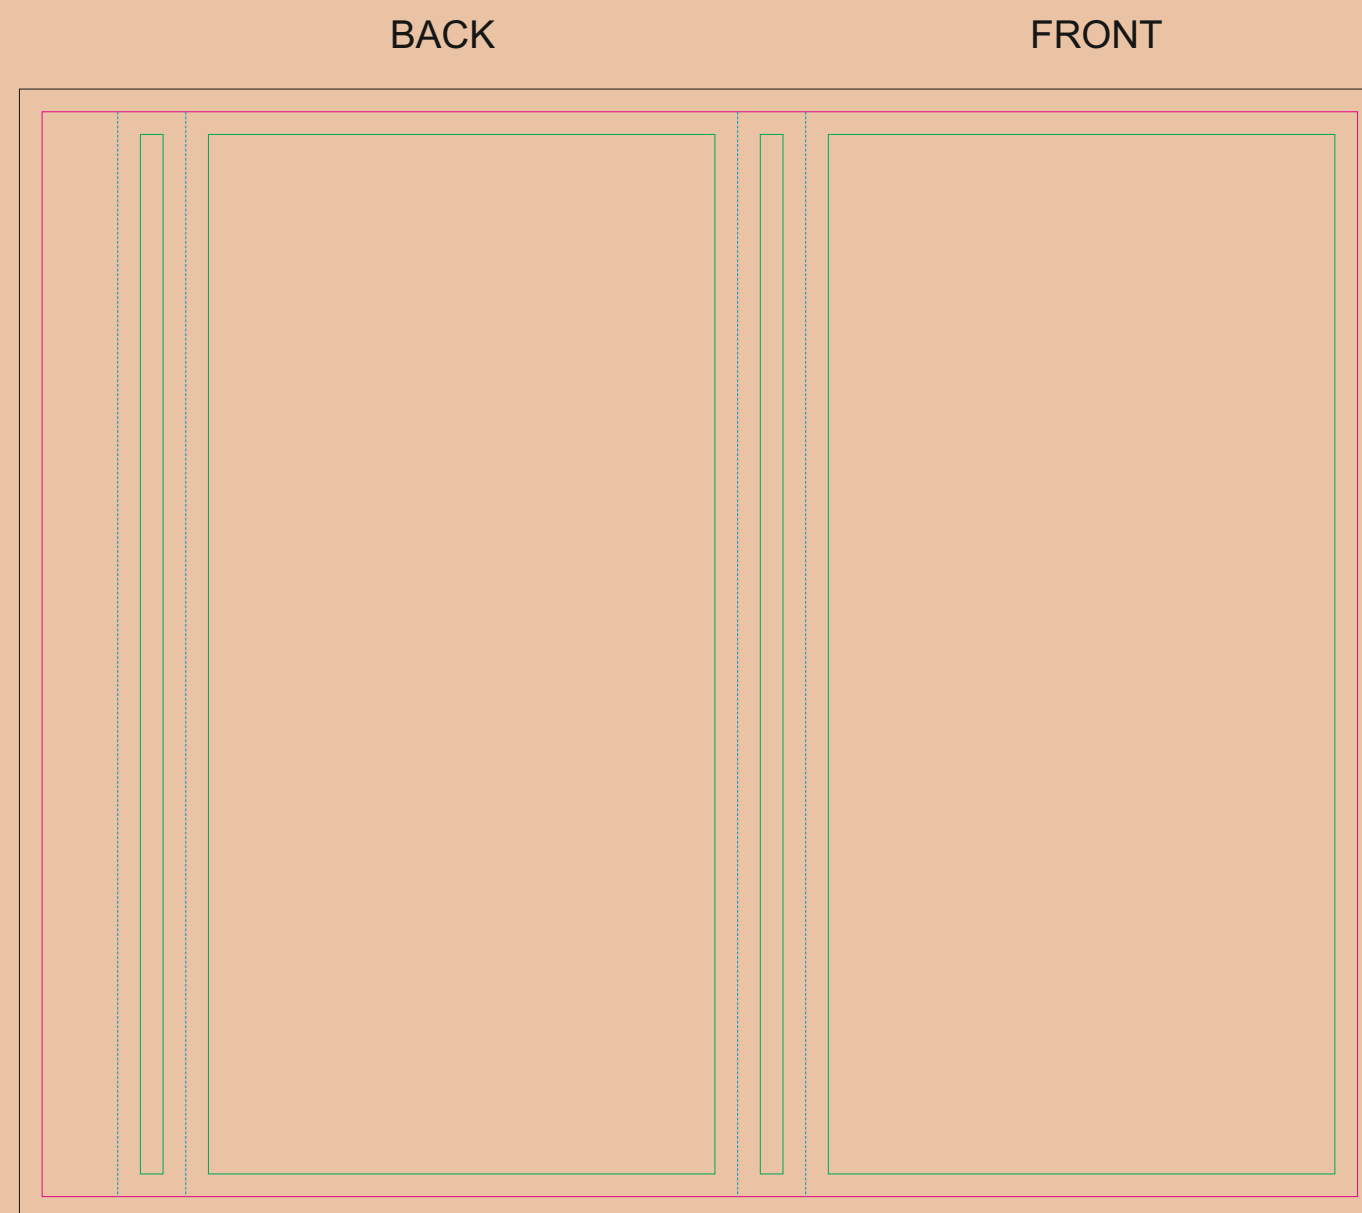

CRAFT Paper Sleeve

- Margin
- Edge of product
- Bleed limit 3-3 mm (background must fill it)
- - - - - Fold line

resolution: min. 300 DPI
colours: CMYK
formats: TIFF, PDF, EPS, AI, CDR

The green line indicates the area all non-background object-texts, logos, etc.
The pink outline the maximum size of graphic visible on the product.
The black line indicates the size of the required graphics including bleed.
The blue line indicates the folding.