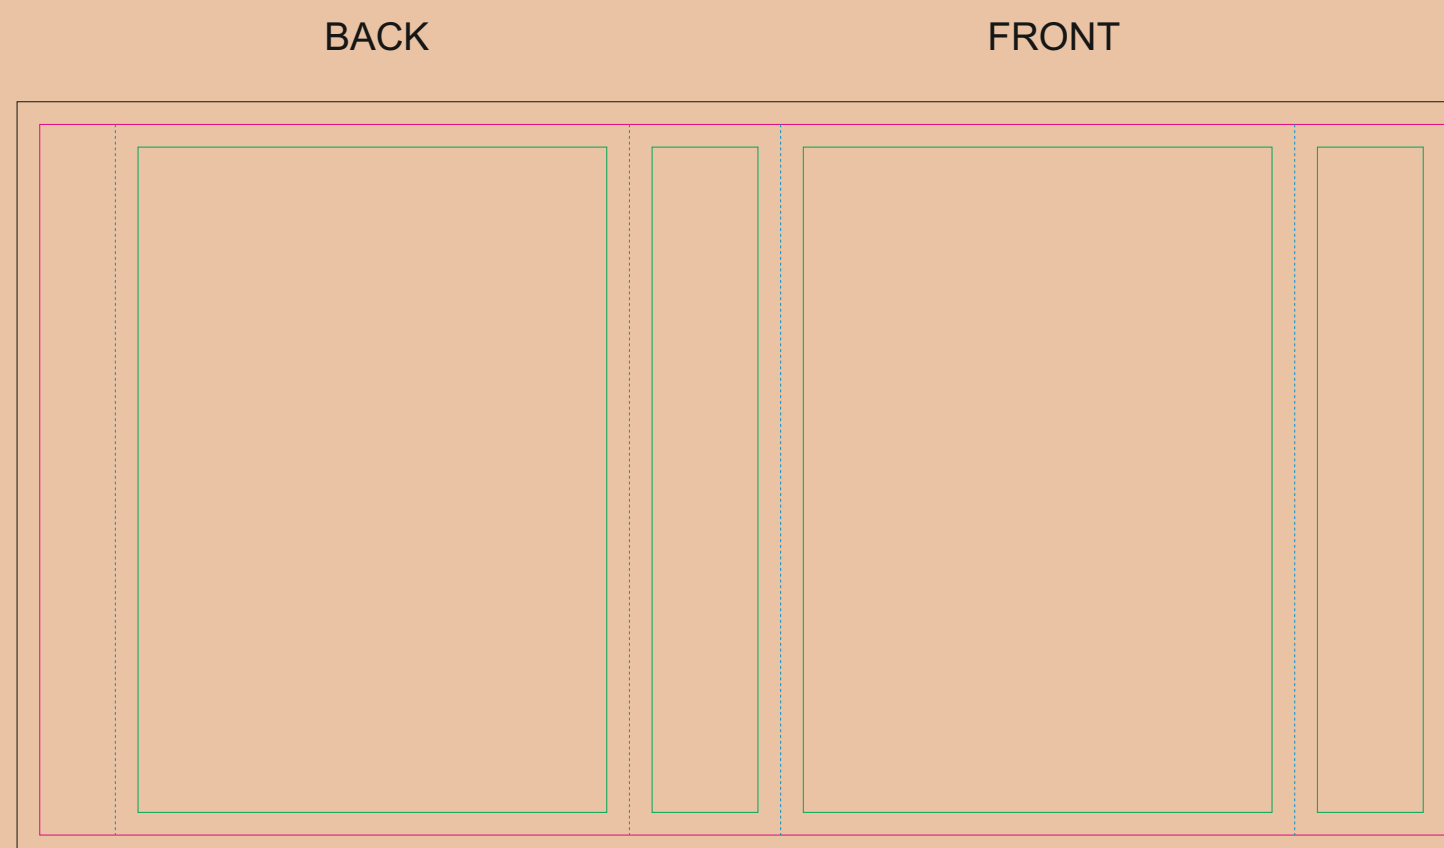

CRAFT Paper Sleeve

- Margin
- Edge of product
- Bleed limit 3-3 mm (background must fill it)
- - - - - Fold line

resolution: min. 300 DPI
colours: CMYK
formats: TIFF, PDF, EPS, AI, CDR

The green line indicates the area all non-background object-texts, logos, etc.
The pink outline the maximum size of graphic visible on the product.
The black line indicates the size of the required graphics including bleed.
The blue line indicates the folding.