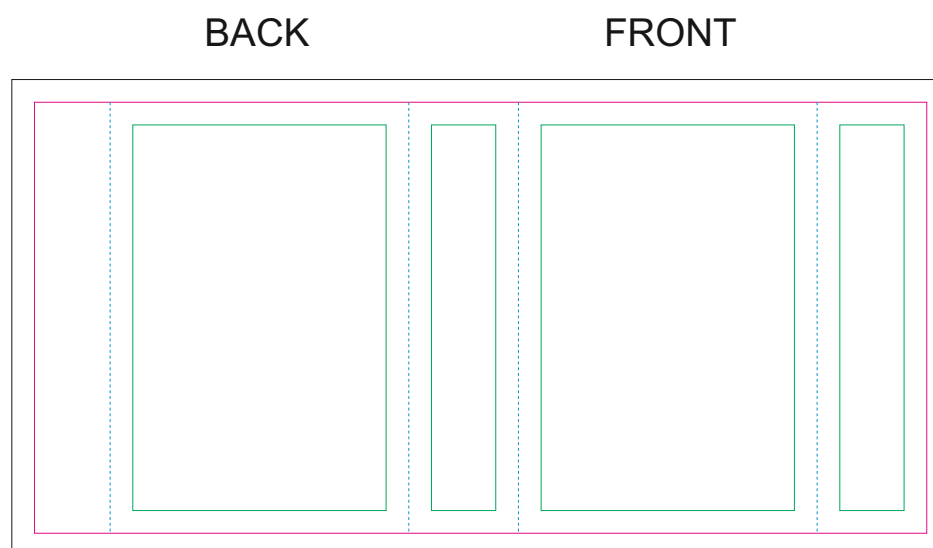

Paper Sleeve

- Margin
- Edge of product
- Bleed limit 3-3 mm (background must fill it)
- - - - Fold line

resolution: min. 300 DPI
colours: CMYK
formats: TIFF, PDF, EPS, AI, CDR

The green line indicates the area all non-background object-texts, logos, etc.
The pink outline the maximum size of graphic visible on the product.
The black line indicates the size of the required graphics including bleed.
The blue line indicates the folding.