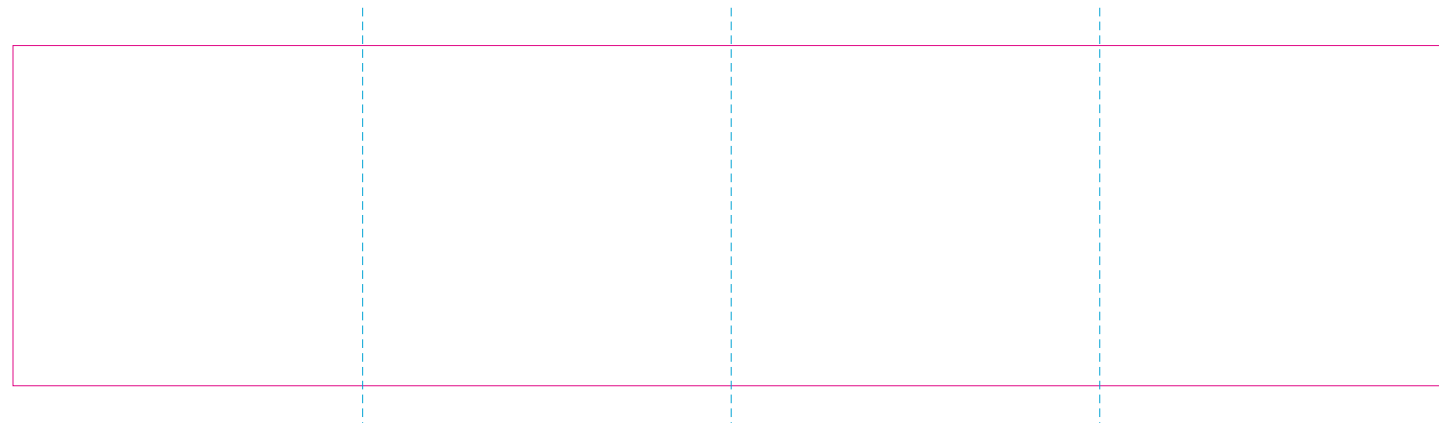

ER 2

ER 1

—— Edge of graphics

- - - - centerlines

file format: vector
colours: in one color
formats: PDF, EPS, AI, CDR

The pink outline the maximum size of graphic visible on the product.
The blue dash line indicates the center line of the left, right and middle side of object.