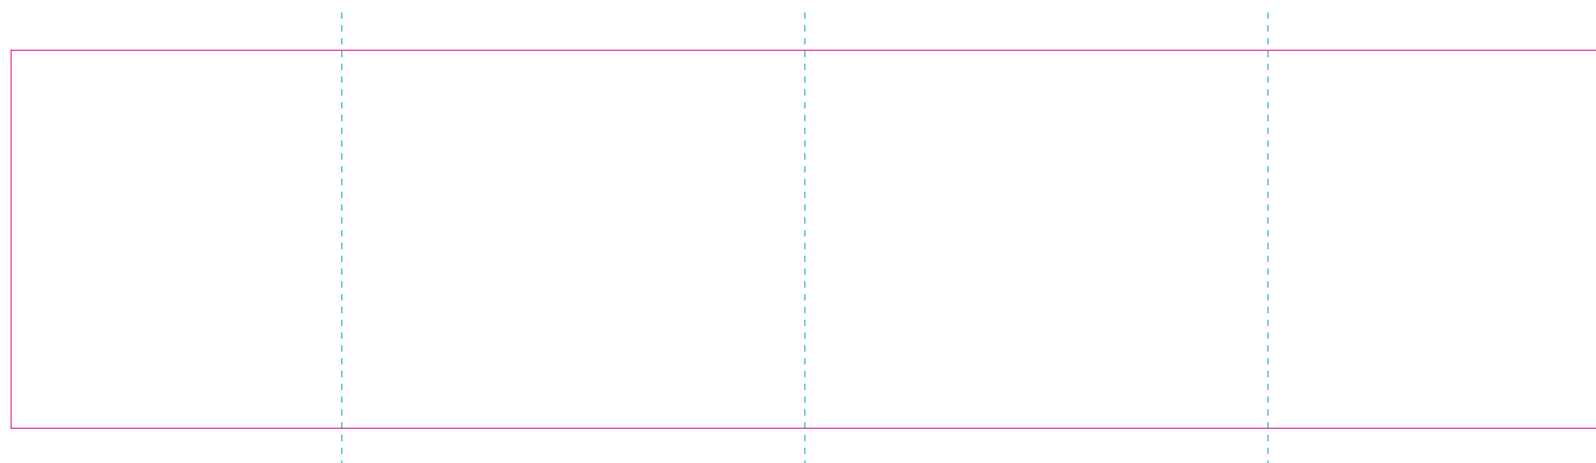

RUV

RS

— Edge of graphics
- - - Centerlines

file format: vector
colours: in one color
formats: PDF, EPS, AI, CDR

The pink outline the maximum size of graphic visible on the product.
The blue dash line indicates the center line of the left, right and middle side of object.