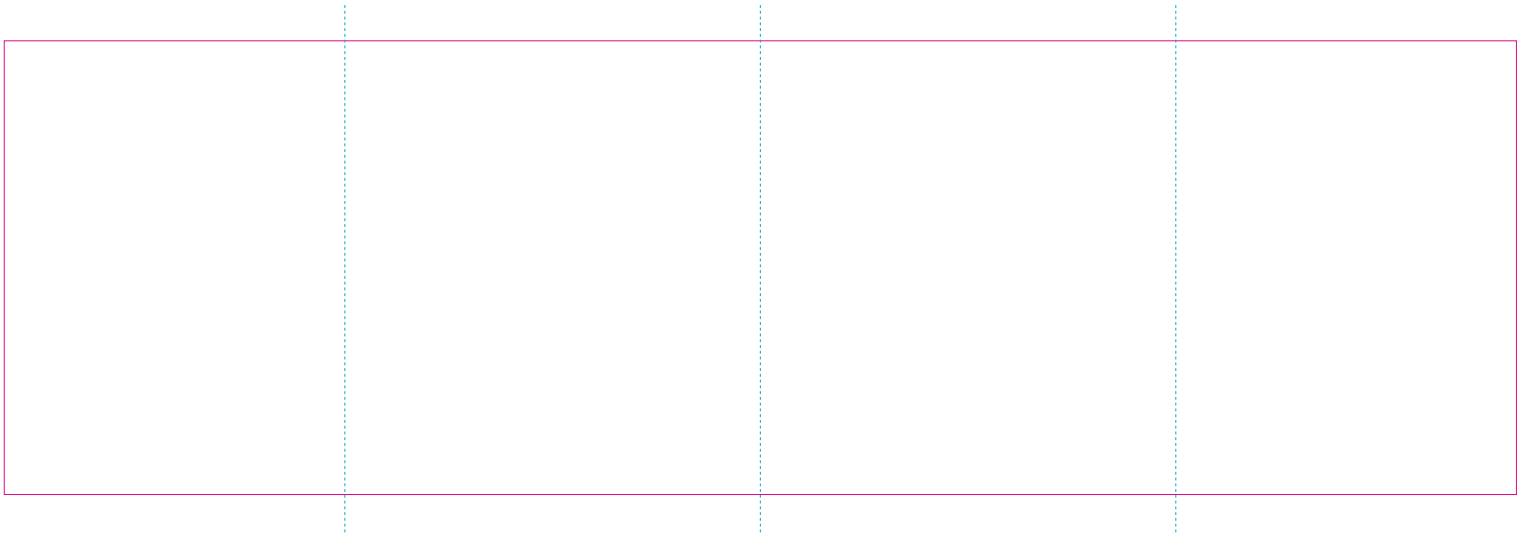

# RUV, RS

— Edge of graphics

- - - centerlines

resolution: min. 300 DPI

colours: CMYK

formats: TIFF, PDF, EPS, AI, CDR

The pink outline the maximum size of graphic visible on the product.

The blue dash line indicates the center line of the left, right and middle side of object.