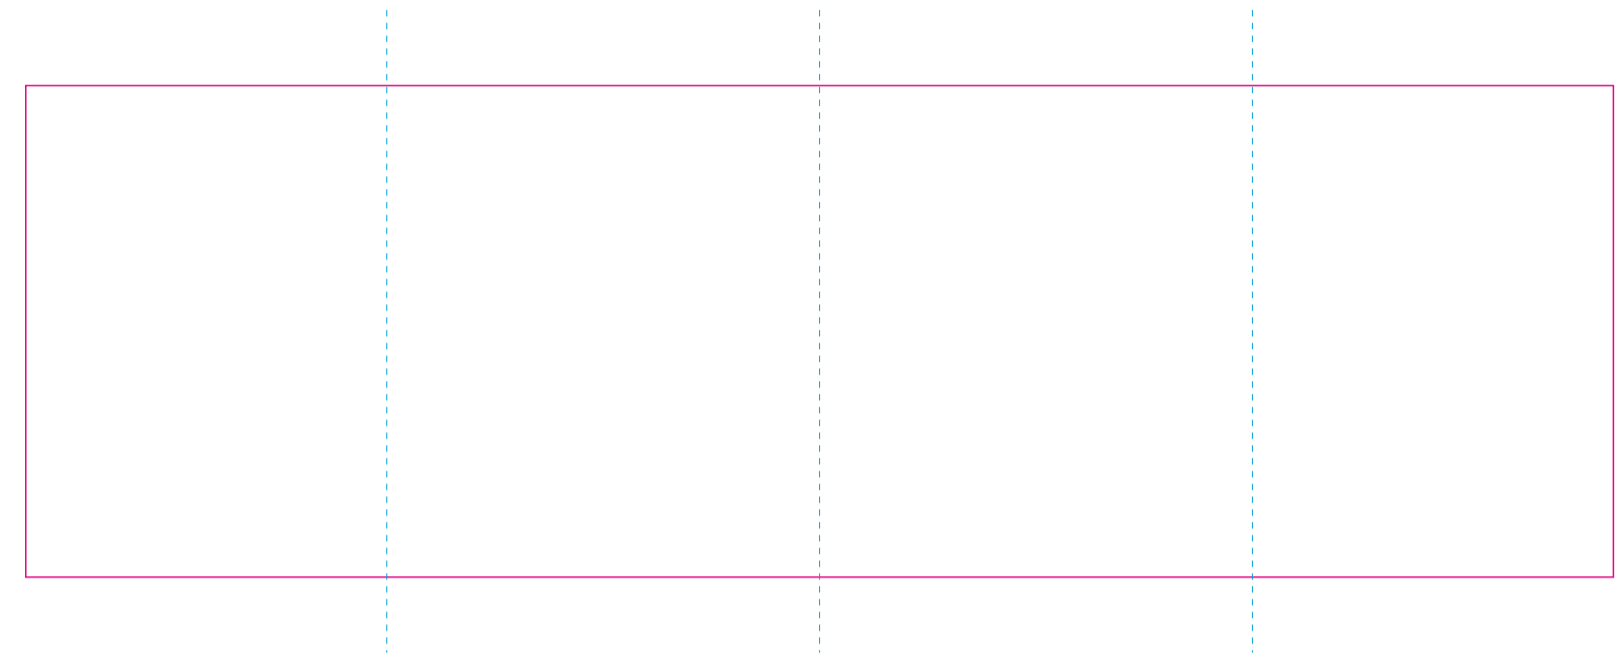

**ER 1**

**ER 2**

**RS**

**RUV**

**C**

— Edge of graphics  
- - - centerlines

resolution: min. 300 DPI  
colours: CMYK  
formats: TIFF, PDF, EPS, AI, CDR

The pink outline the maximum size of graphic visible on the product.  
The blue dash line indicates the center line of the left, right and middle side of object.