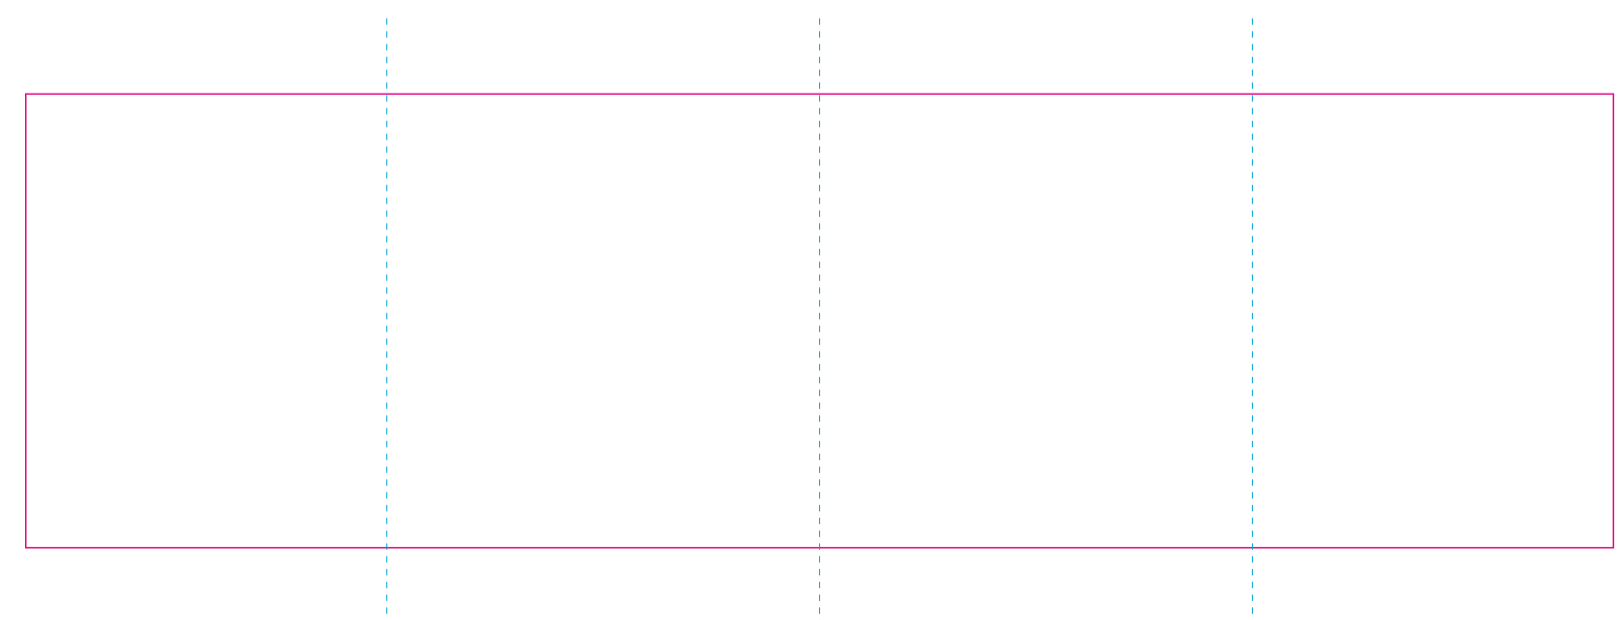

**ER 1**

**ER 2**

**RS**

**RUV**

**C**

— Edge of graphics  
- - - centerlines

resolution: min. 300 DPI  
colours: CMYK  
formats: TIFF, PDF, EPS, AI, CDR

The pink outline the maximum size of graphic visible on the product.  
The blue dash line indicates the center line of the left, right and middle side of object.