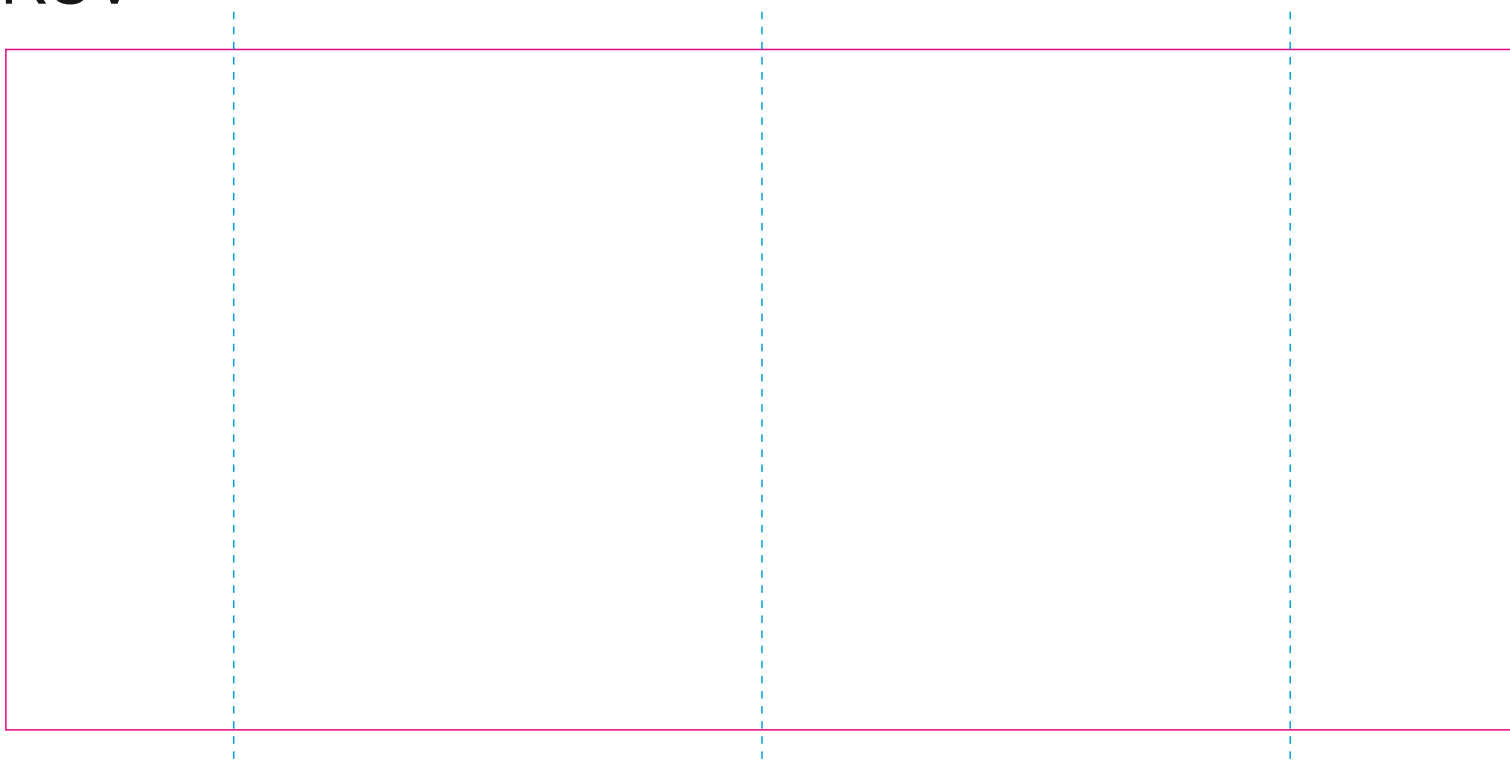

RS1

RUV

—— Edge of graphics

----- Centerlines

file format: vector

colours: in one color

formats: PDF, EPS, AI, CDR

The pink outline the maximum size of graphic visible on the product.

The blue dash line indicates the center line of the left, right and middle side of object.