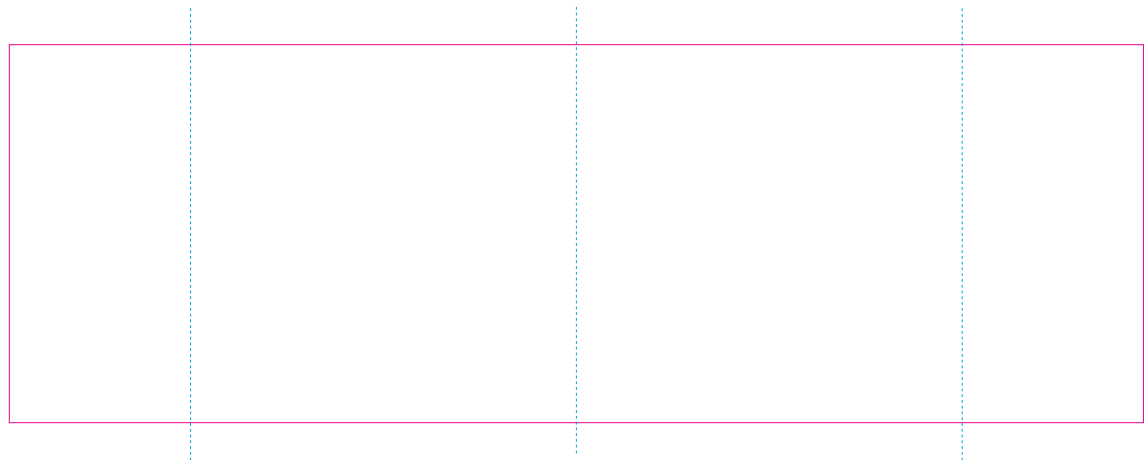

RUV

RS

— Edge of graphics

- - - centerlines

resolution: min. 300 DPI

colours: CMYK

formats: TIFF, PDF, EPS, AI, CDR

The pink outline the maximum size of graphic visible on the product.

The blue dash line indicates the center line of the left, right and middle side of object.