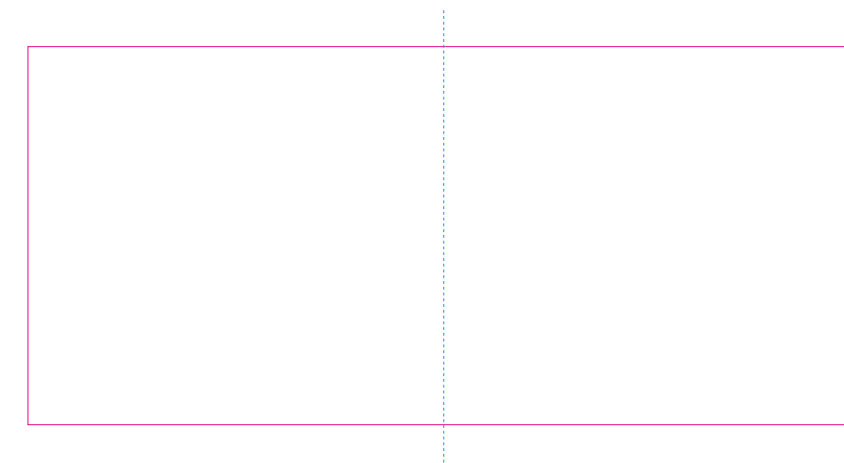

ER 2

RS

ER 1

— Edge of graphics

- - - centerlines

resolution: min. 300 DPI

colours: CMYK

formats: TIFF, PDF, EPS, AI, CDR

The pink outline the maximum size of graphic visible on the product.

The blue dash line indicates the center line of the left, right and middle side of object.