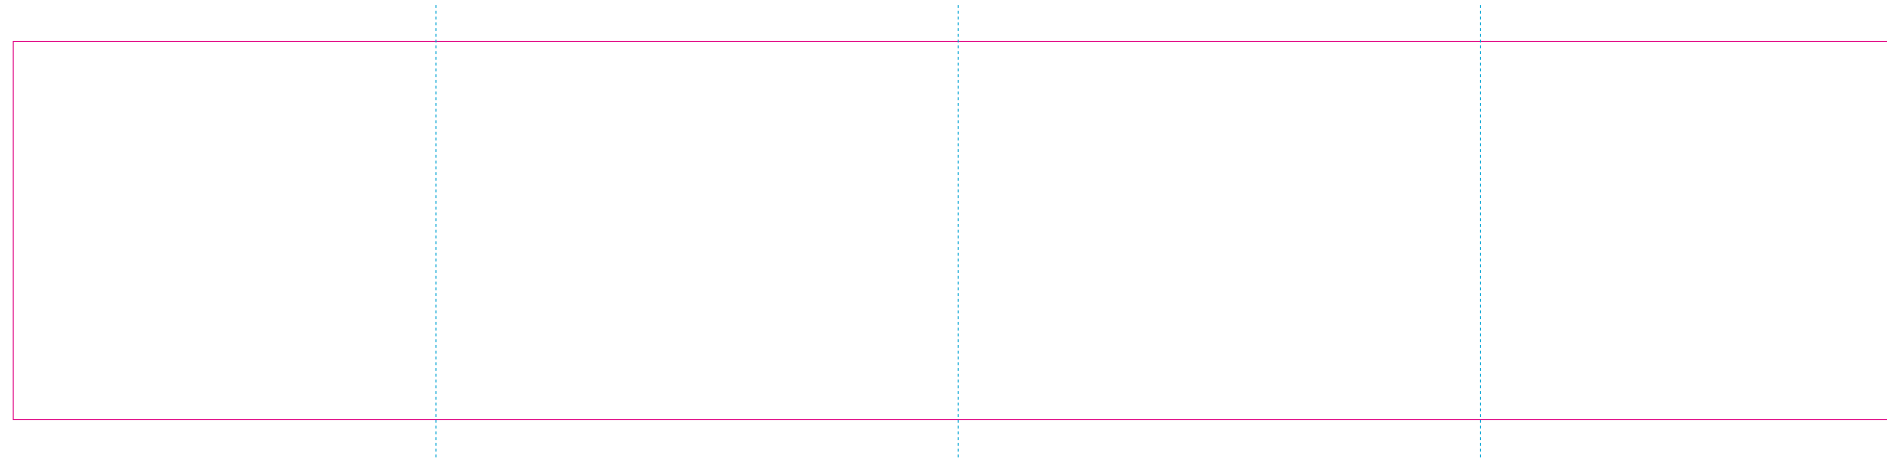

ER 2

RS

ER 1

— Edge of graphics

- - - centerlines

resolution: min. 300 DPI

colours: CMYK

formats: TIFF, PDF, EPS, AI, CDR

The pink outline the maximum size of graphic visible on the product.

The blue dash line indicates the center line of the left, right and middle side of object.