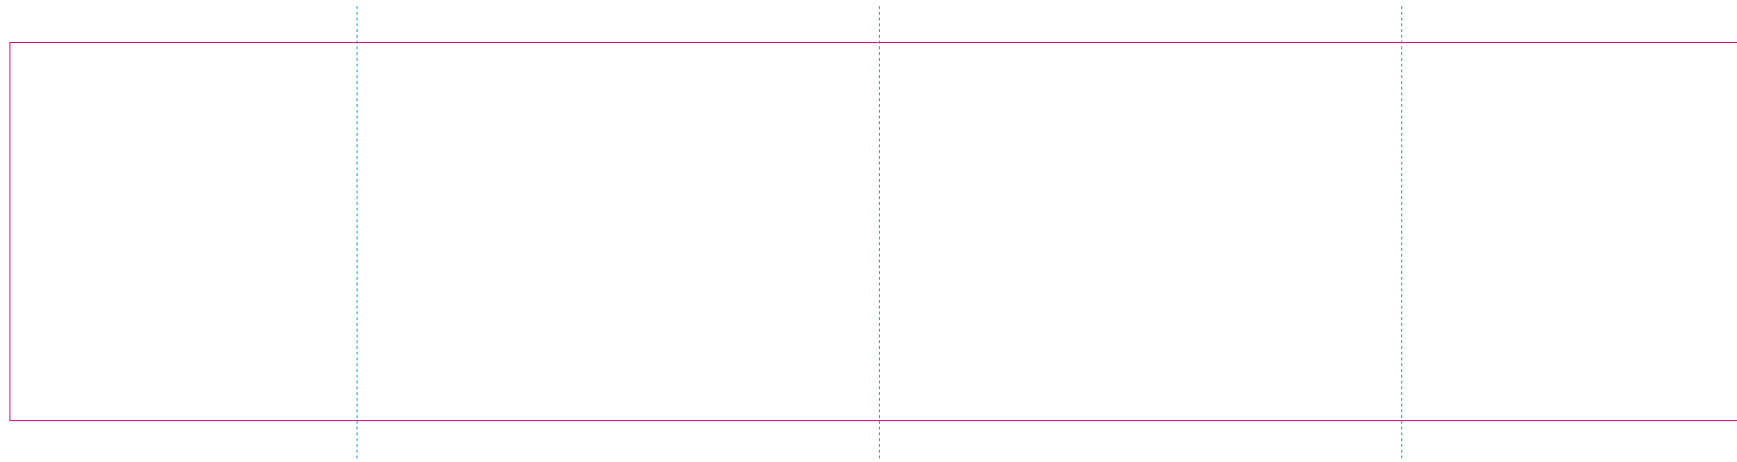

ER 2

ER 1, RS

With rotary screen printing technology the product can only be printed on the opposite side of the handle, please do not position the design on the right or left handed side.

—— Edge of graphics

----- centerlines

file format: vector

colours: in one color

formats: PDF, EPS, AI, CDR

The pink outline the maximum size of graphic visible on the product.

The blue dash line indicates the center line of the left, right and middle side of object.