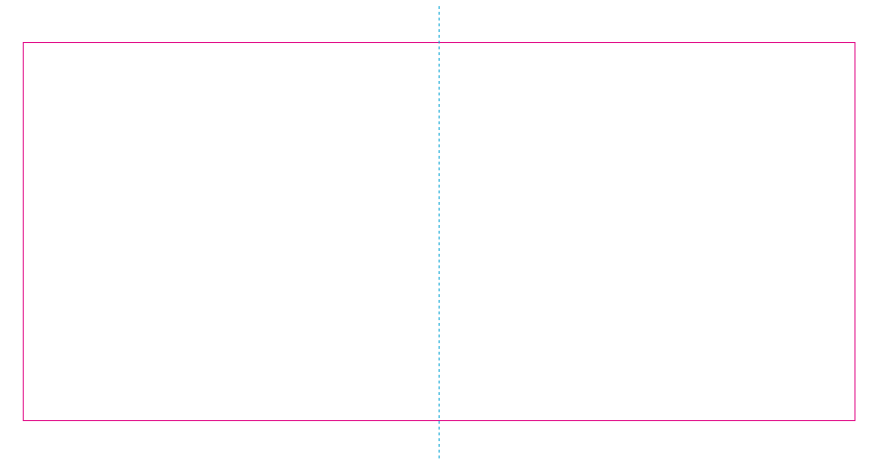

ER 2

ER 1, RS

With rotary screen printing technology the product can only be printed on the opposite side of the handle, please do not position the design on the right or left handed side.

—— Edge of graphics

----- centerlines

file format: vector

colours: in one color

formats: PDF, EPS, AI, CDR

The pink outline the maximum size of graphic visible on the product.

The blue dash line indicates the center line of the left, right and middle side of object.