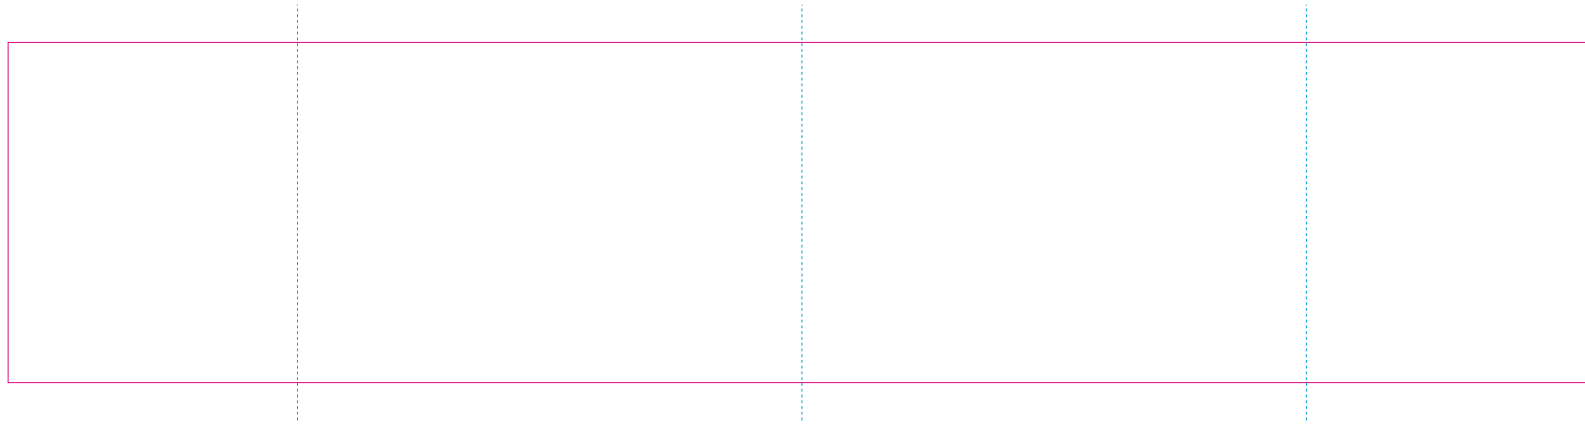

ER 2

ER 1

— Edge of graphics

- - - centerlines

resolution: min. 300 DPI

colours: CMYK

formats: TIFF, PDF, EPS, AI, CDR

The pink outline the maximum size of graphic visible on the product.

The blue dash line indicates the center line of the left, right and middle side of object.