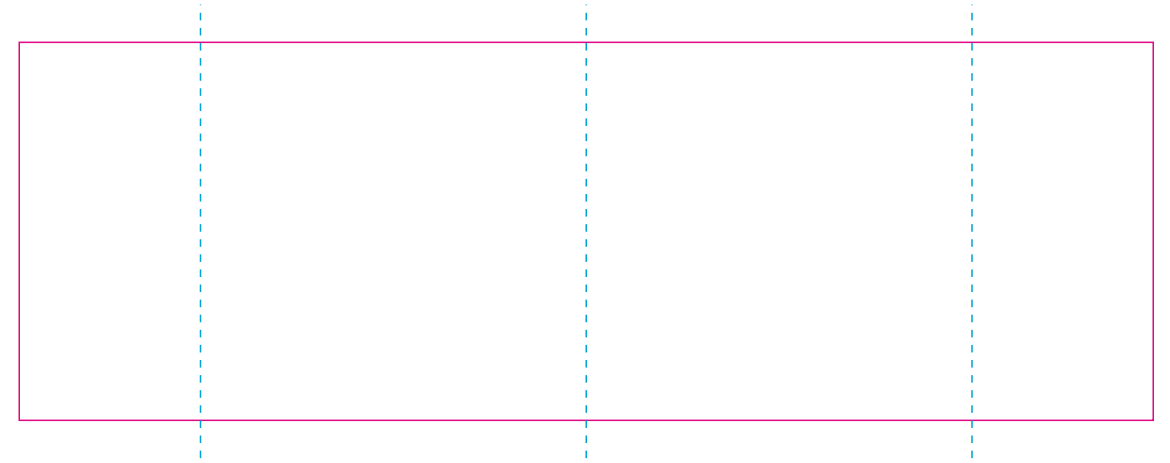

# RS

— Edge of graphics

- - - centerlines

resolution: min. 300 DPI

colours: CMYK

formats: TIFF, PDF, EPS, AI, CDR

The pink outline the maximum size of graphic visible on the product.

The blue dash line indicates the center line of the left, right and middle side of object.