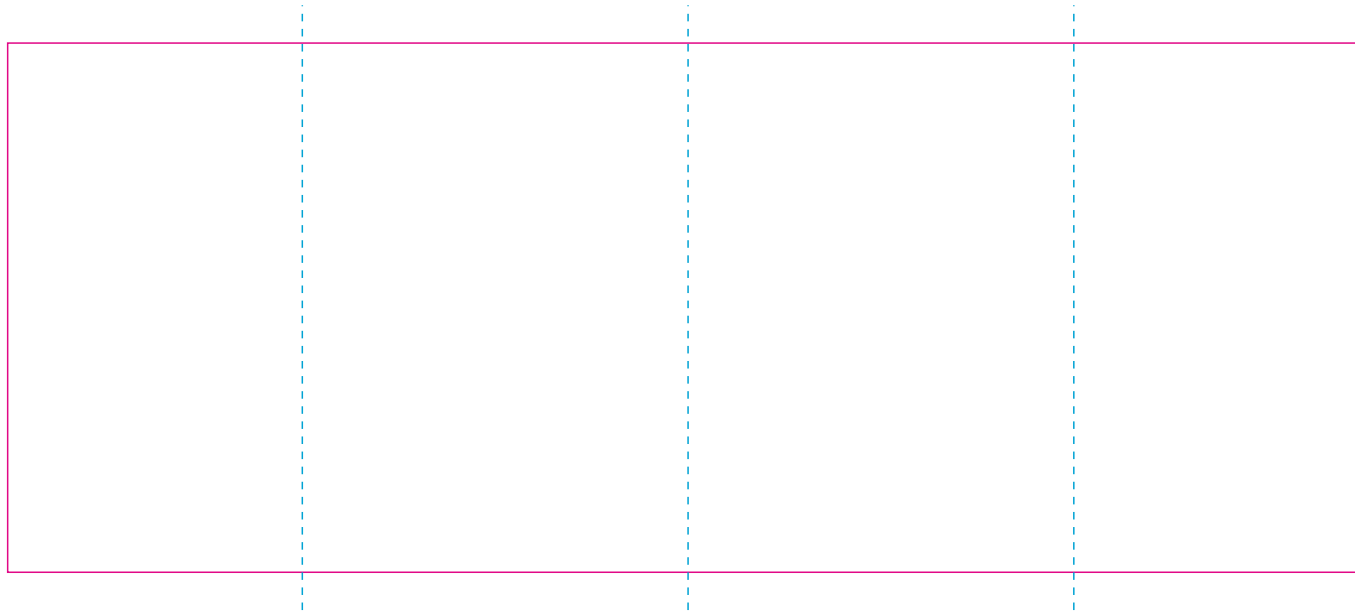

# RS

— Edge of graphics

- - - centerlines

resolution: min. 300 DPI

colours: CMYK

formats: TIFF, PDF, EPS, AI, CDR

The pink outline the maximum size of graphic visible on the product.

The blue dash line indicates the center line of the left, right and middle side of object.