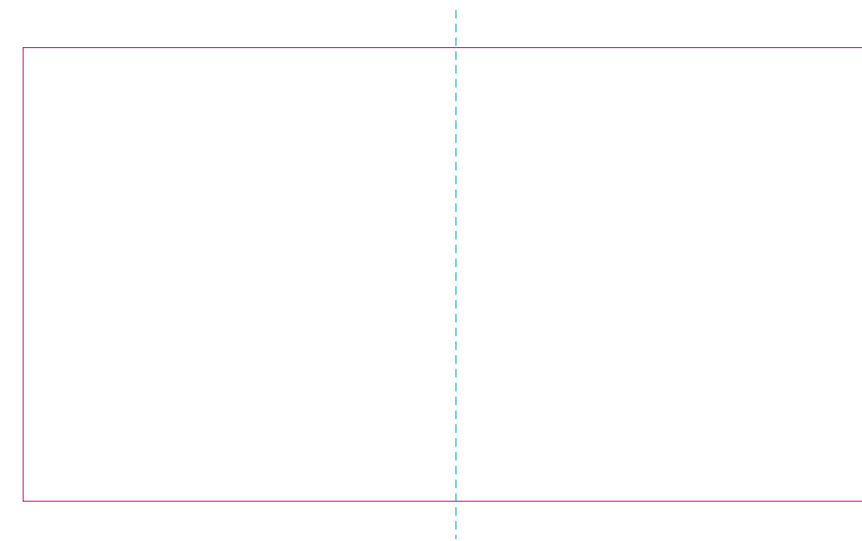

RS, ER 2

ER 1

— Edge of graphics

- - - centerlines

resolution: min. 300 DPI

colours: CMYK

formats: TIFF, PDF, EPS, AI, CDR

The pink outline the maximum size of graphic visible on the product.

The blue dash line indicates the center line of the left, right and middle side of object.