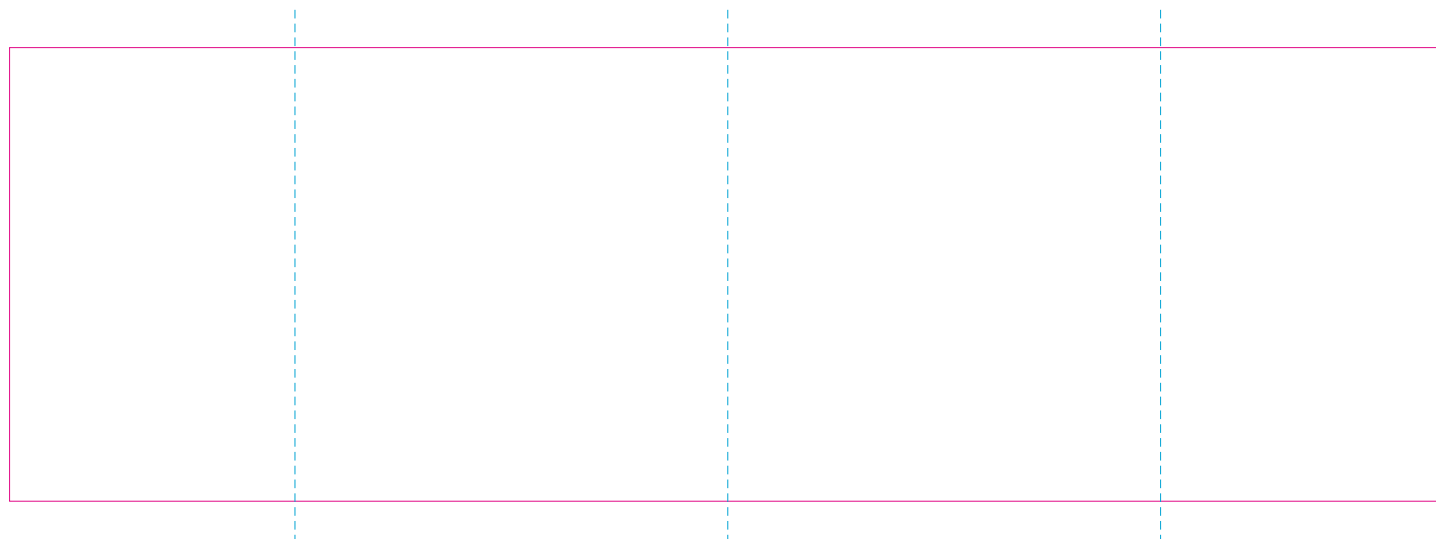

RS, ER 2

ER 1

— Edge of graphics

- - - centerlines

resolution: min. 300 DPI

colours: CMYK

formats: TIFF, PDF, EPS, AI, CDR

The pink outline the maximum size of graphic visible on the product.

The blue dash line indicates the center line of the left, right and middle side of object.