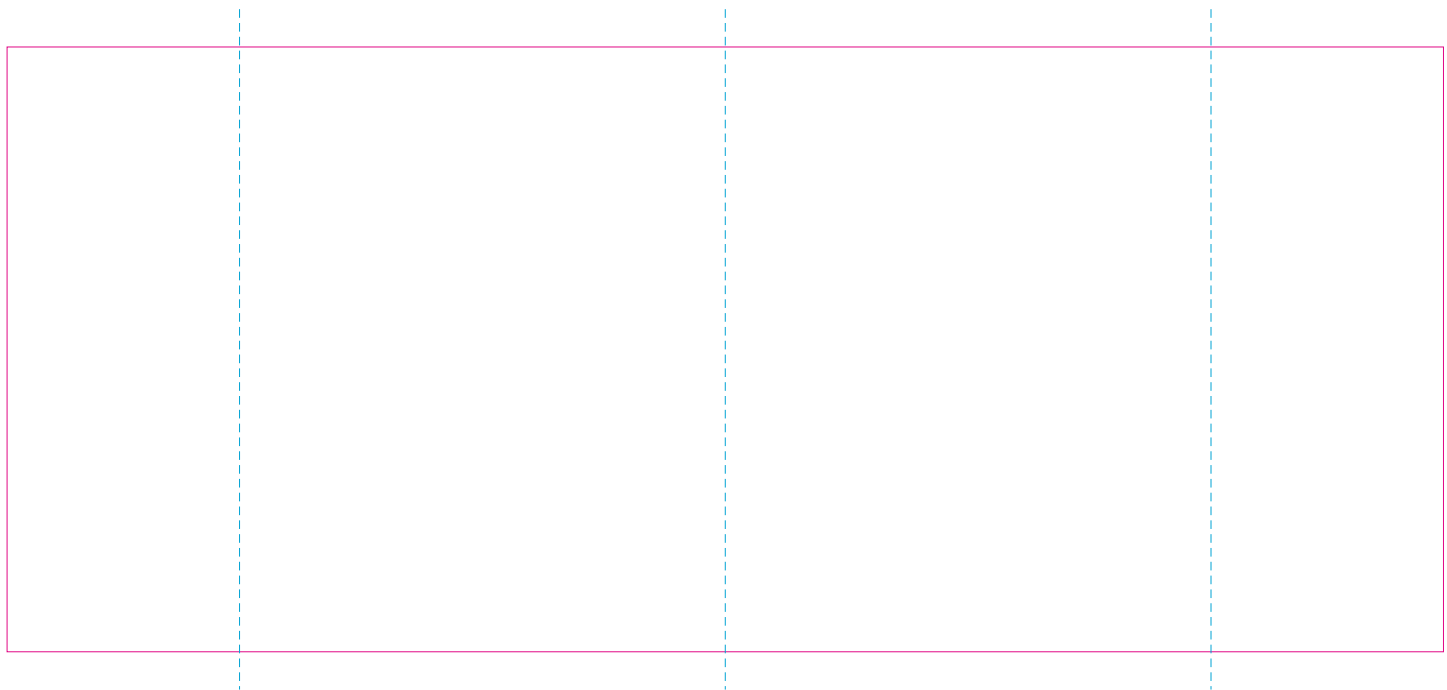

## ER 1, RS

With rotary screen printing technology the product can only be printed on the opposite side of the handle, please do not position the design on the right or left handed side.

## ER 2, C3

— Edge of graphics

- - - centerlines

resolution: min. 300 DPI

colours: CMYK

formats: TIFF, PDF, EPS, AI, CDR

The pink outline the maximum size of graphic visible on the product.

The blue dash line indicates the center line of the left, right and middle side of object.