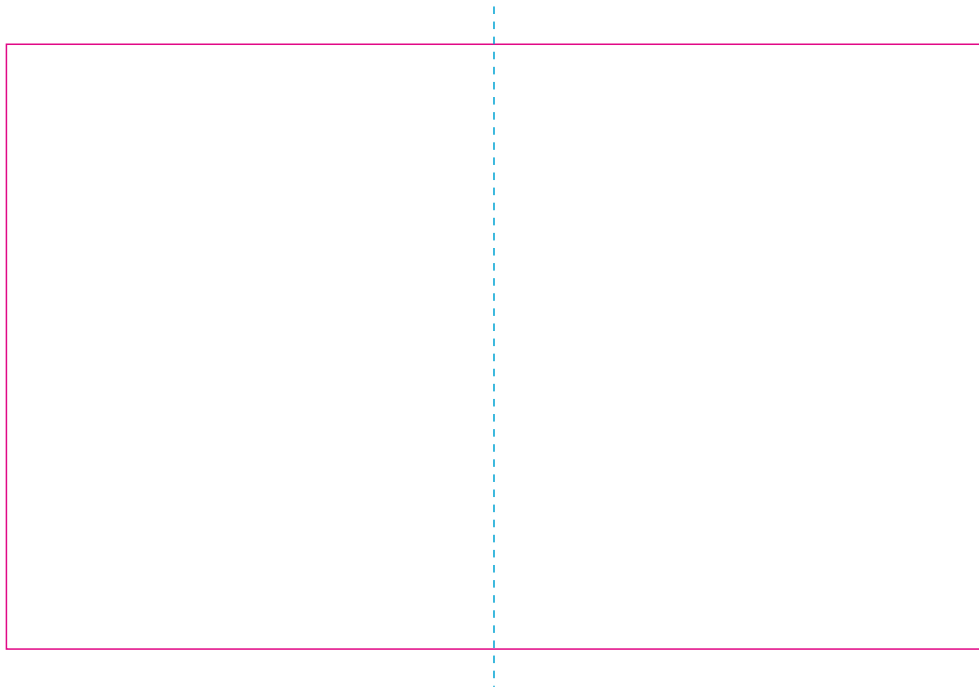

RS 3

With rotary screen printing technology the product can only be printed on the opposite side of the handle, please do not position the design on the right or left handed side.

ER 1

ER 2

— Edge of graphics

- - - centerlines

file format: vector
colours: in one color
formats: PDF, EPS, AI, CDR

The pink outline the maximum size of graphic visible on the product.
The blue dash line indicates the center line of the left, right and middle side of object.