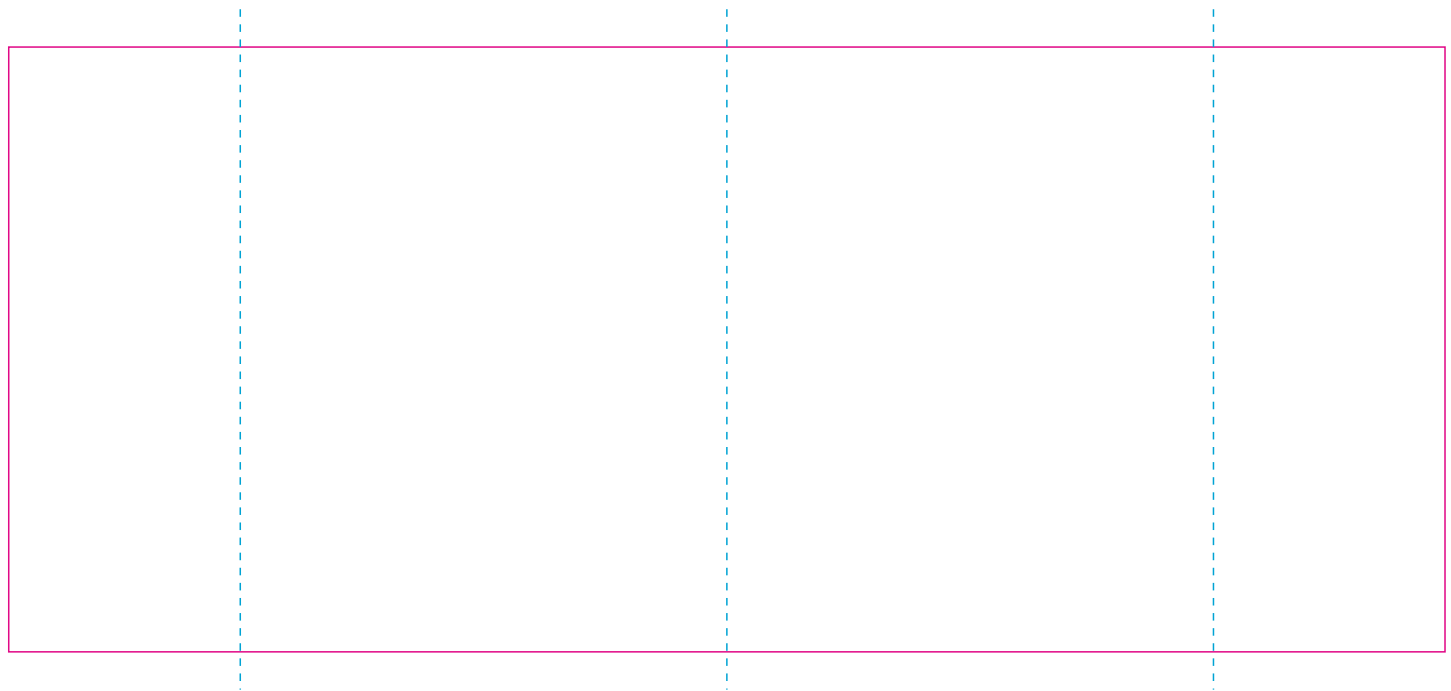

RS 3

With rotary screen printing technology the product can only be printed on the opposite side of the handle, please do not position the design on the right or left handed side.

ER 1

ER 2

— Edge of graphics

- - - centerlines

file format: vector
colours: in one color
formats: PDF, EPS, AI, CDR

The pink outline the maximum size of graphic visible on the product.
The blue dash line indicates the center line of the left, right and middle side of object.