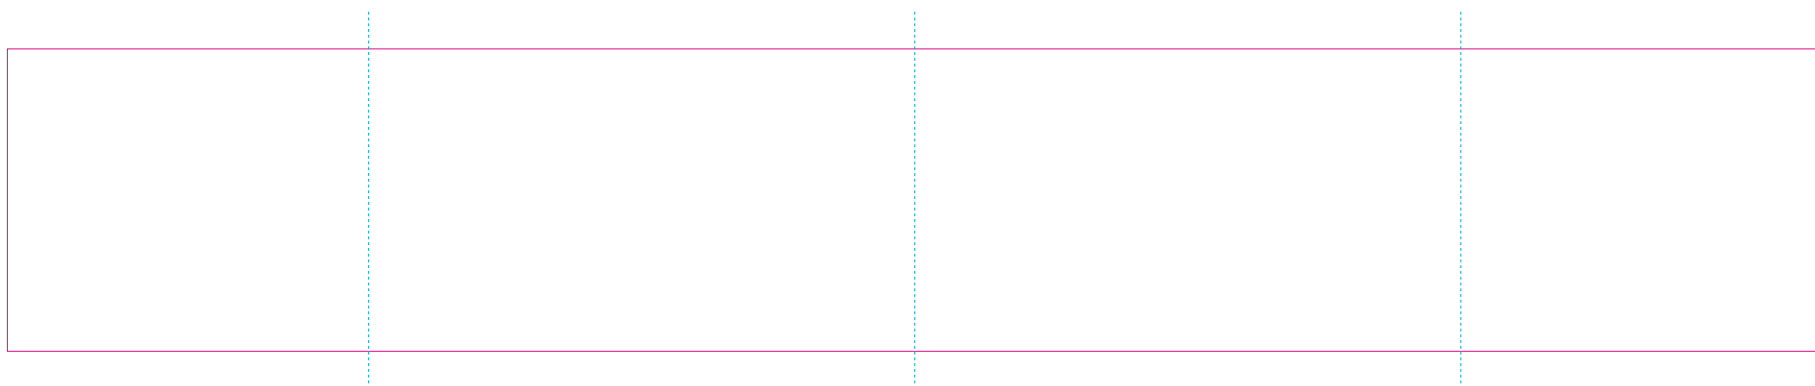

RS

With rotary screen printing technology the product can only be printed on the opposite side of the handle, please do not position the design on the right or left handed side.

C

— Edge of graphics

- - - centerlines

resolution: min. 300 DPI

colours: CMYK

formats: TIFF, PDF, EPS, AI, CDR

The pink outline the maximum size of graphic visible on the product.

The blue dash line indicates the center line of the left, right and middle side of object.