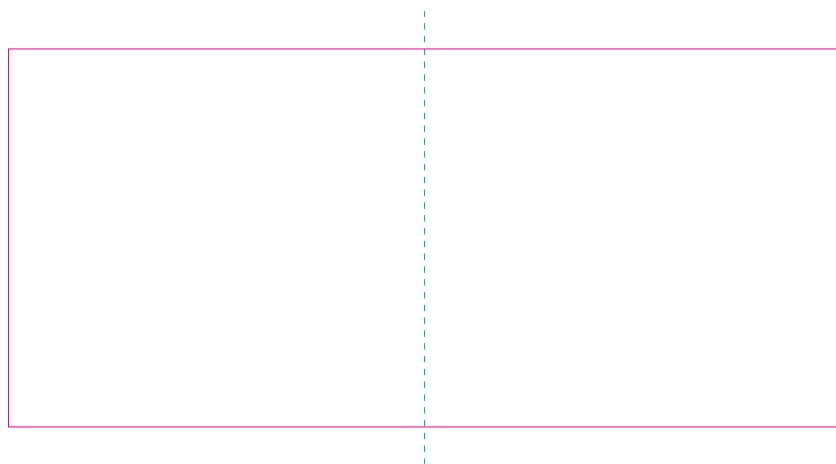

ER 2

ER 1

— Edge of graphics

- - - centerlines

resolution: min. 300 DPI

colours: CMYK

formats: TIFF, PDF, EPS, AI, CDR

The pink outline the maximum size of graphic visible on the product.

The blue dash line indicates the center line of the left, right and middle side of object.