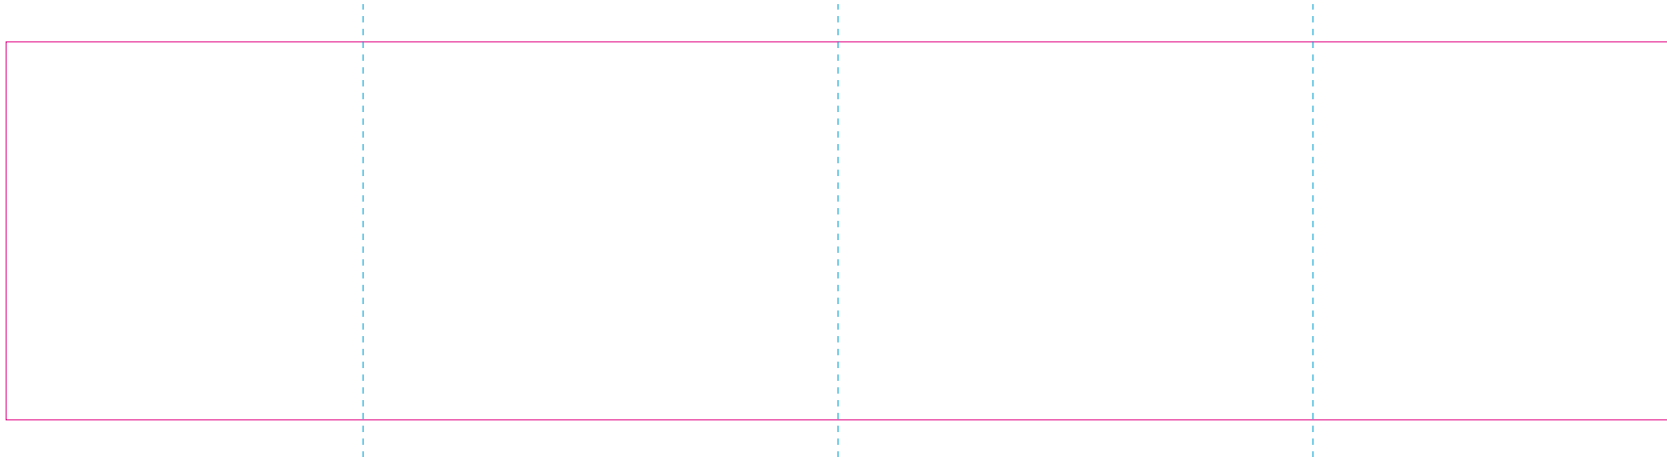

ER 2

ER 1

— Edge of graphics

- - - centerlines

resolution: min. 300 DPI

colours: CMYK

formats: TIFF, PDF, EPS, AI, CDR

The pink outline the maximum size of graphic visible on the product.

The blue dash line indicates the center line of the left, right and middle side of object.