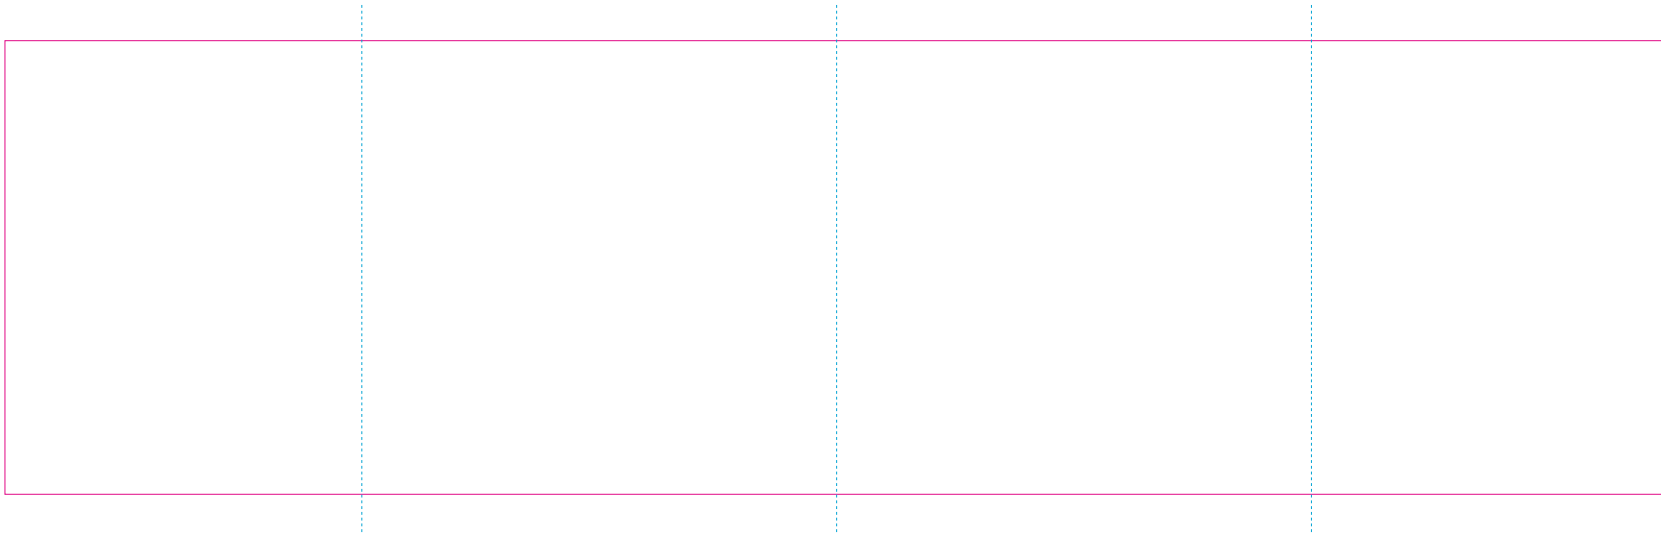

# RS

— Edge of graphics

- - - centerlines

resolution: min. 300 DPI

colours: CMYK

formats: TIFF, PDF, EPS, AI, CDR

The pink outline the maximum size of graphic visible on the product.

The blue dash line indicates the center line of the left, right and middle side of object.