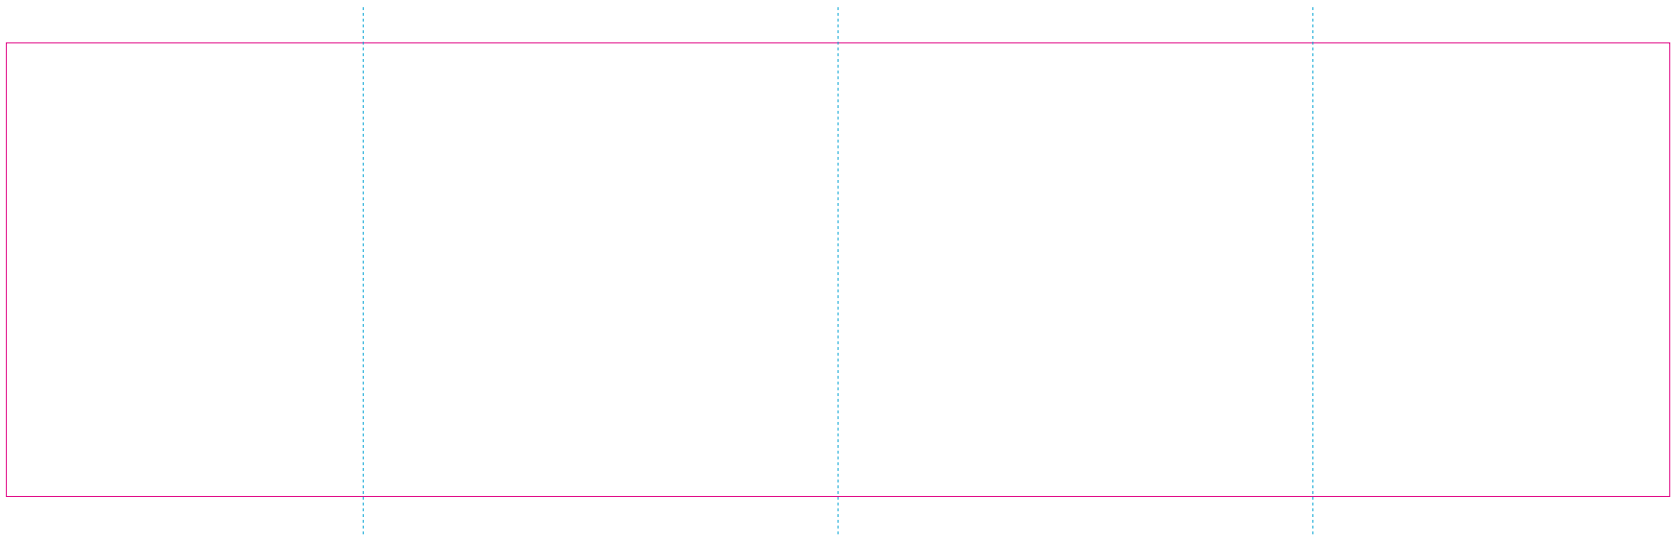

RS

RUV

— Edge of graphics

- - - centerlines

resolution: min. 300 DPI
colours: CMYK
formats: TIFF, PDF, EPS, AI, CDR

The pink outline the maximum size of graphic visible on the product.
The blue dash line indicates the center line of the left, right and middle side of object.