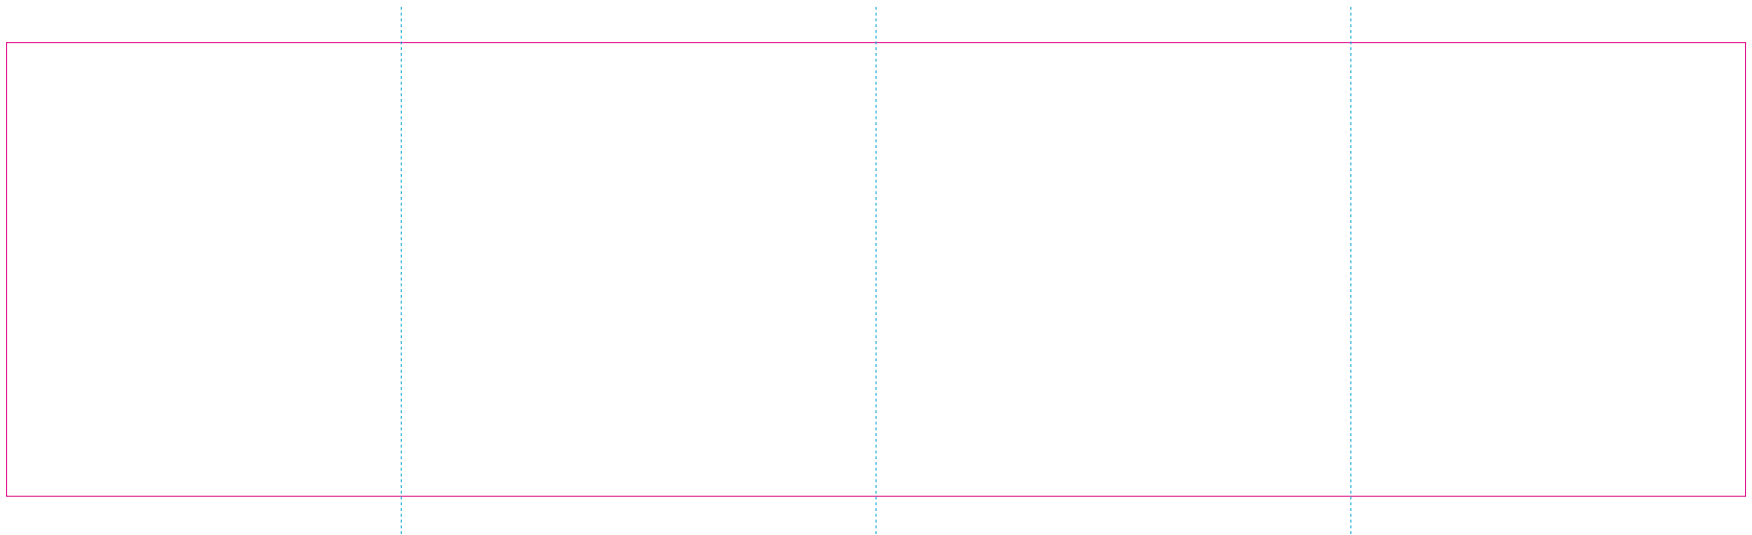

RS

RUV

— Edge of graphics

- - - centerlines

resolution: min. 300 DPI
colours: CMYK
formats: TIFF, PDF, EPS, AI, CDR

The pink outline the maximum size of graphic visible on the product.
The blue dash line indicates the center line of the left, right and middle side of object.