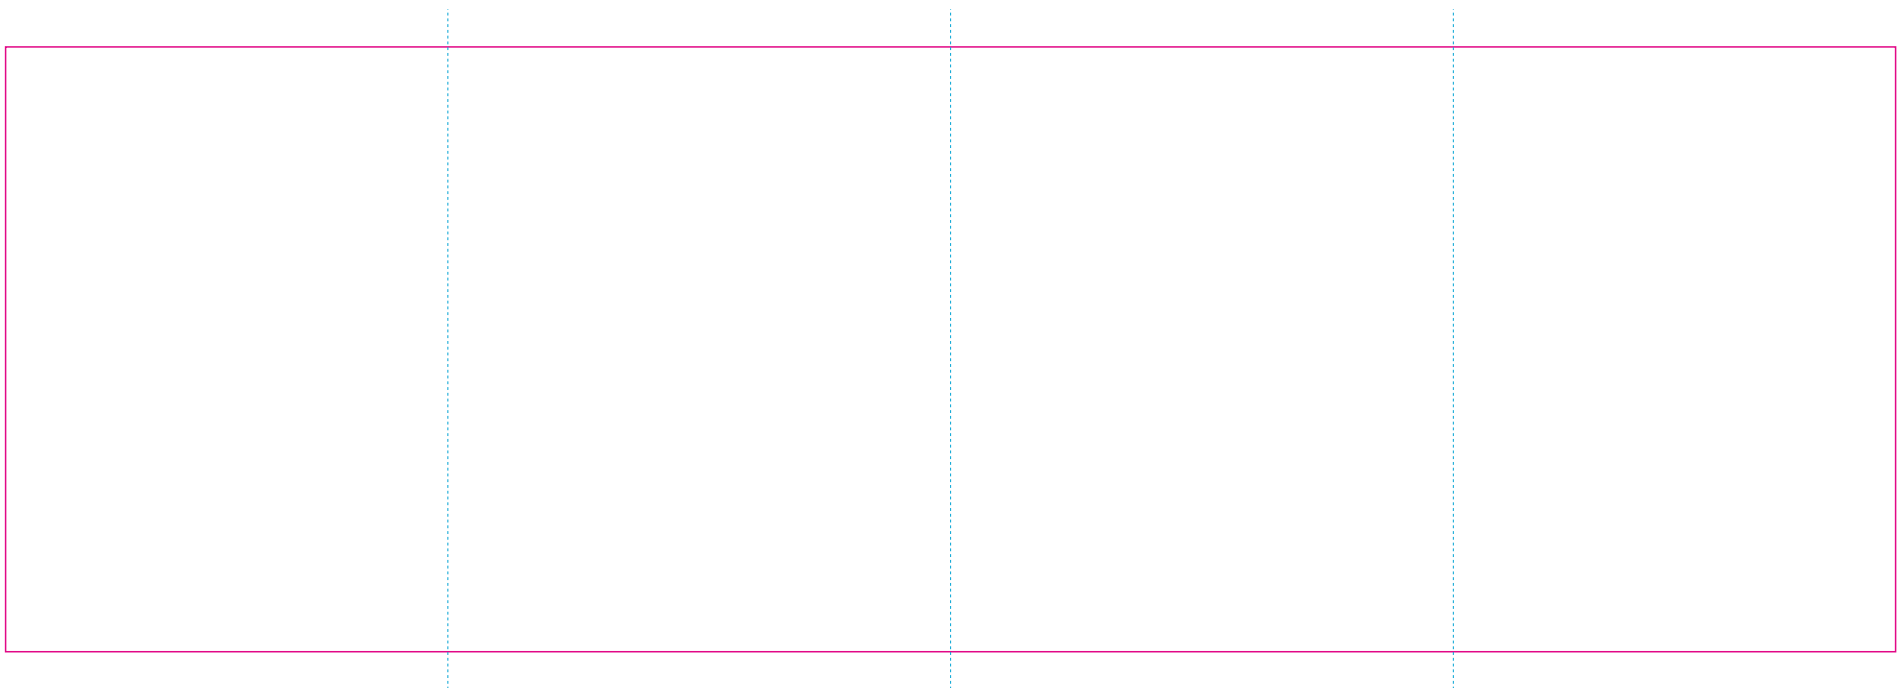

RS

RUV

— Edge of graphics

- - - centerlines

resolution: min. 300 DPI
colours: CMYK
formats: TIFF, PDF, EPS, AI, CDR

The pink outline the maximum size of graphic visible on the product.
The blue dash line indicates the center line of the left, right and middle side of object.