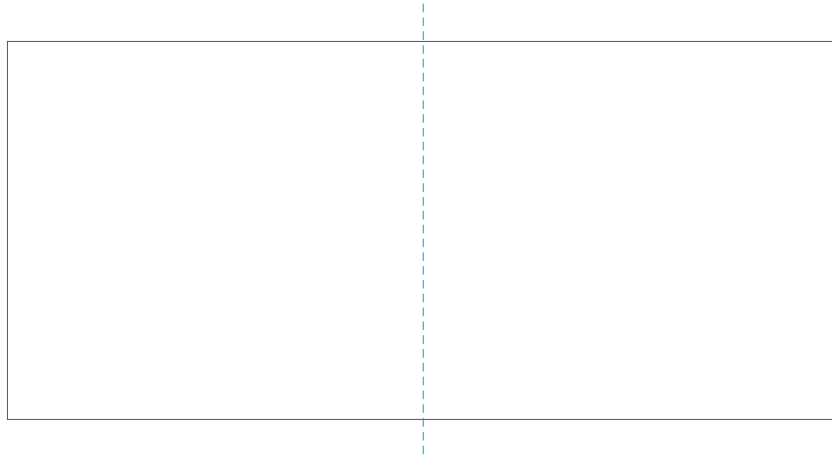

ER 1, RS

With rotary screen printing technology the product can only be printed on the opposite side of the handle, please do not position the design on the right or left handed side.

ER 2

— Edge of graphics

- - - centerlines

file format: vector

colours: in one color

formats: PDF, EPS, AI, CDR

The pink outline the maximum size of graphic visible on the product.

The blue dash line indicates the center line of the left, right and middle side of object.