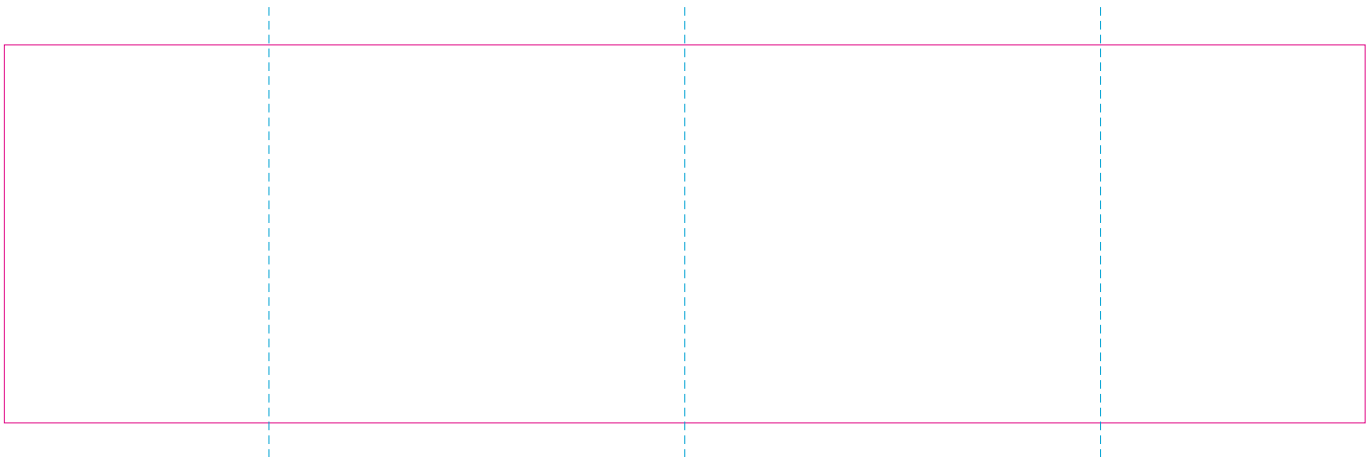

ER 1, RS

With rotary screen printing technology the product can only be printed on the opposite side of the handle, please do not position the design on the right or left handed side.

ER 2

— Edge of graphics

- - - centerlines

file format: vector

colours: in one color

formats: PDF, EPS, AI, CDR

The pink outline the maximum size of graphic visible on the product.

The blue dash line indicates the center line of the left, right and middle side of object.