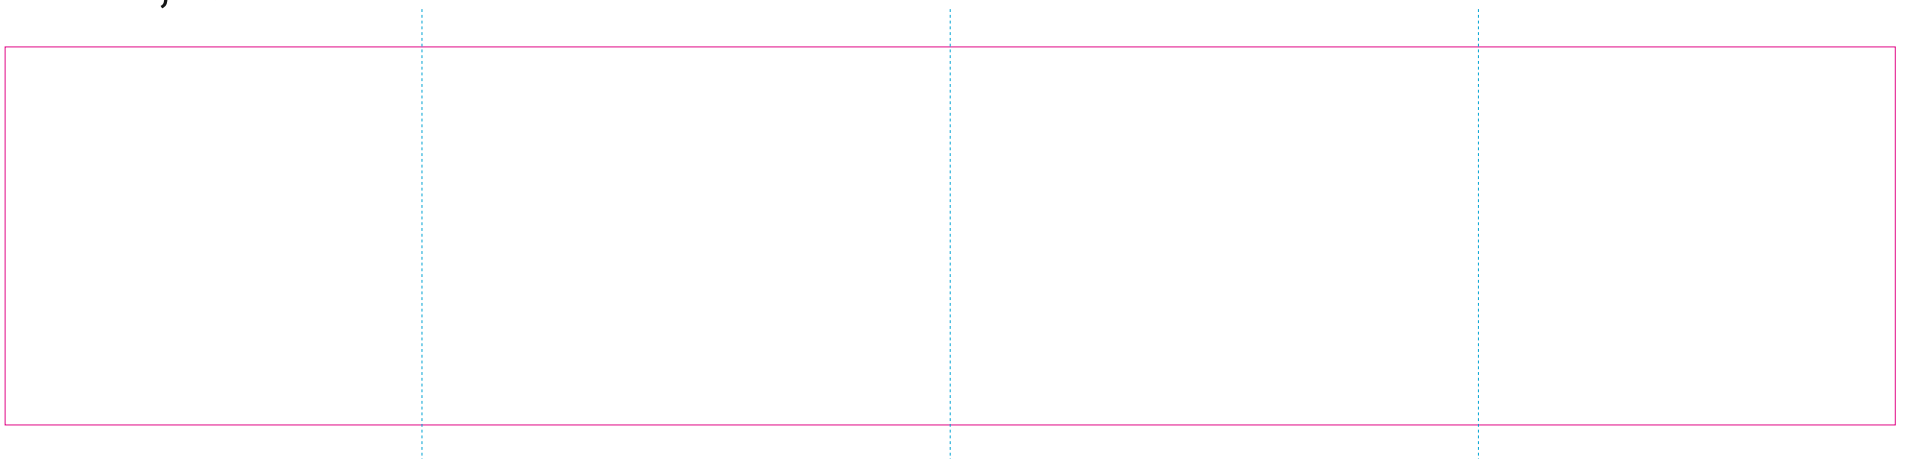

ER 1

ER 2, C

— Edge of graphic

- - - centerlines

resolution: min. 300 DPI

colours: CMYK

formats: TIFF, PDF, EPS, AI, CDR

The pink outline the maximum size of graphic visible on the product.

The blue dash line indicates the center line of the left, right and middle side of object.