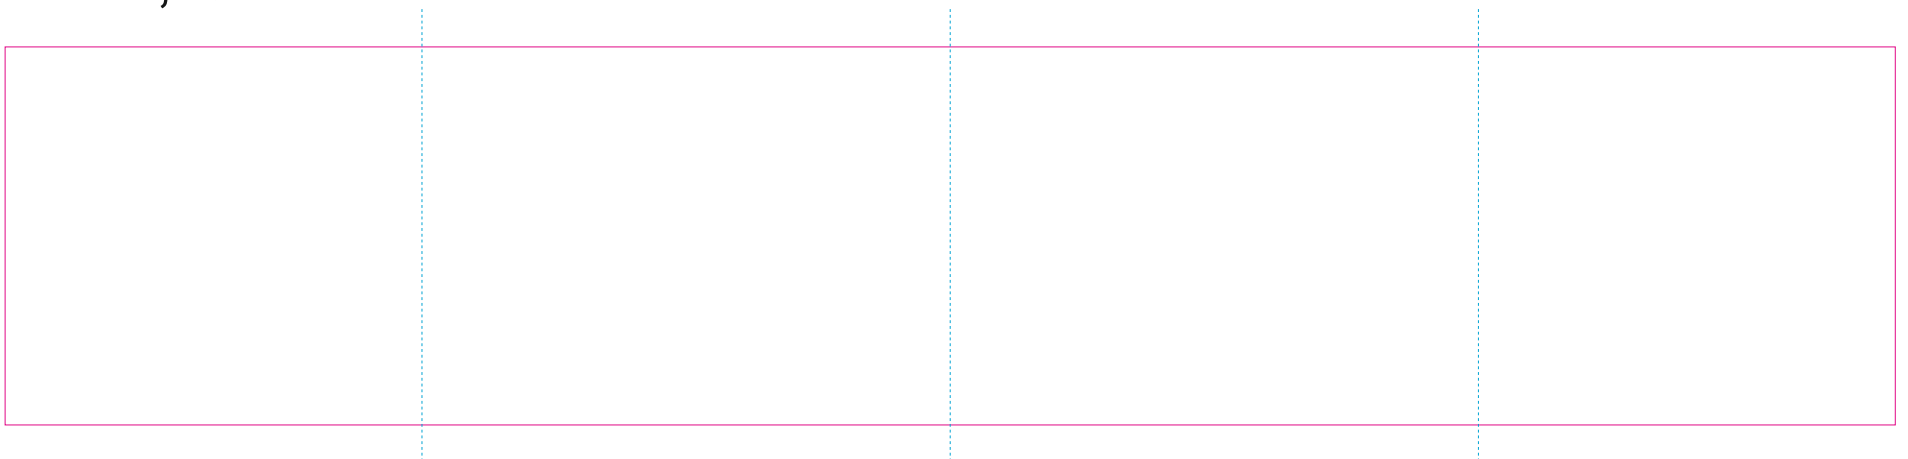

ER 1

ER 2, C

—— Edge of graphic

----- centerlines

resolution: min. 300 DPI

colours: CMYK

formats: TIFF, PDF, EPS, AI, CDR

The pink outline the maximum size of graphic visible on the product.

The blue dash line indicates the center line of the left, right and middle side of object.