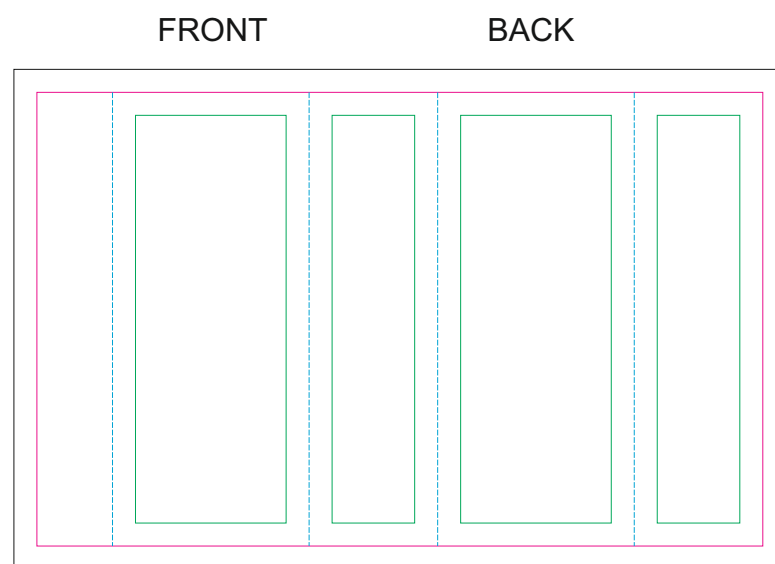

# Paper Sleeve

- Margin
- Edge of product
- Bleed limit 3-3 mm (background must fill it)
- - - - Fold line

resolution: min. 300 DPI  
colours: CMYK  
formats: TIFF, PDF, EPS, AI, CDR

The green line indicates the area all non-background object-texts, logos, etc.  
The pink outline the maximum size of graphic visible on the product.  
The black line indicates the size of the required graphics including bleed.  
The blue line indicates the folding.