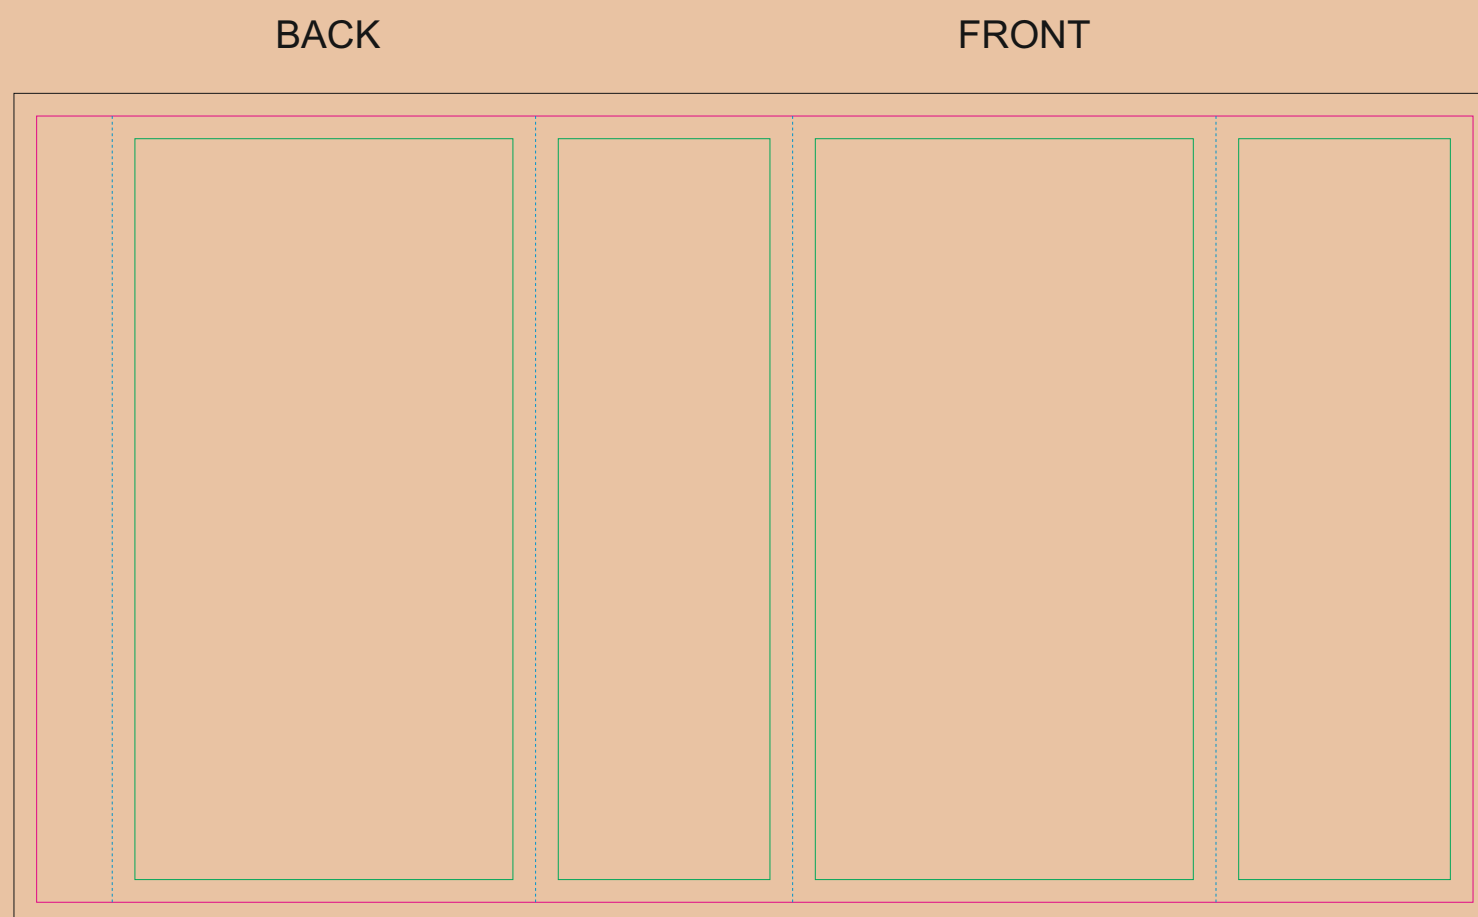

CRAFT Paper Sleeve

- Margin
- Edge of product
- Bleed limit 3-3 mm (background must fill it)
- - - - - Fold line

resolution: min. 300 DPI
colours: CMYK
formats: TIFF, PDF, EPS, AI, CDR

The green line indicates the area all non-background object-texts, logos, etc.
The pink outline the maximum size of graphic visible on the product.
The black line indicates the size of the required graphics including bleed.
The blue line indicates the folding.