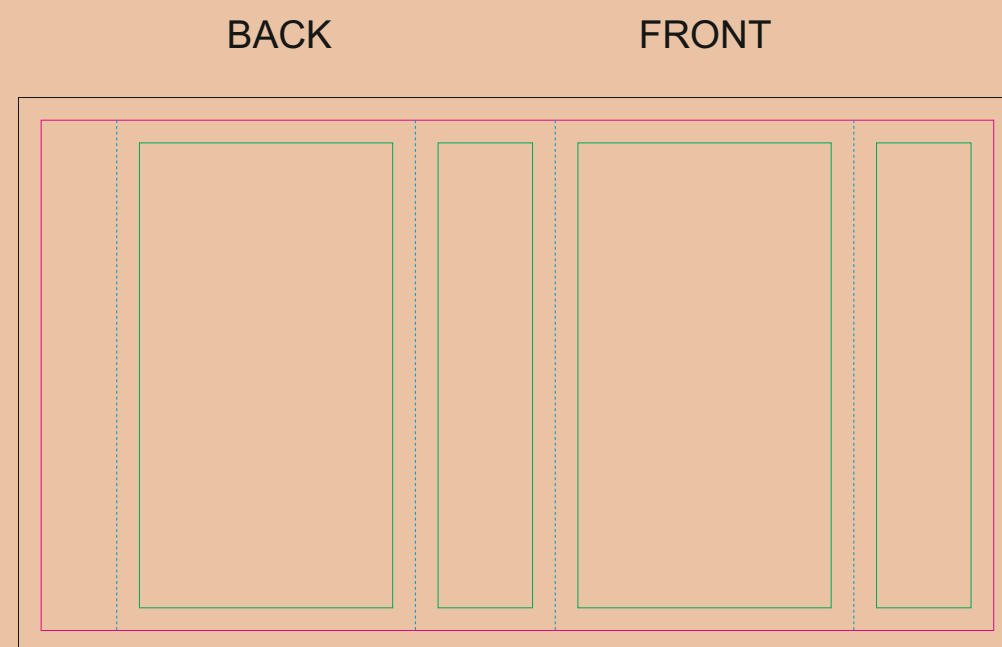

# CRAFT Paper Sleeve

- Margin
- Edge of product
- Bleed limit 3-3 mm (background must fill it)
- - - - - Fold line

resolution: min. 300 DPI  
colours: CMYK  
formats: TIFF, PDF, EPS, AI, CDR

The green line indicates the area all non-background object-texts, logos, etc.  
The pink outline the maximum size of graphic visible on the product.  
The black line indicates the size of the required graphics including bleed.  
The blue line indicates the folding.