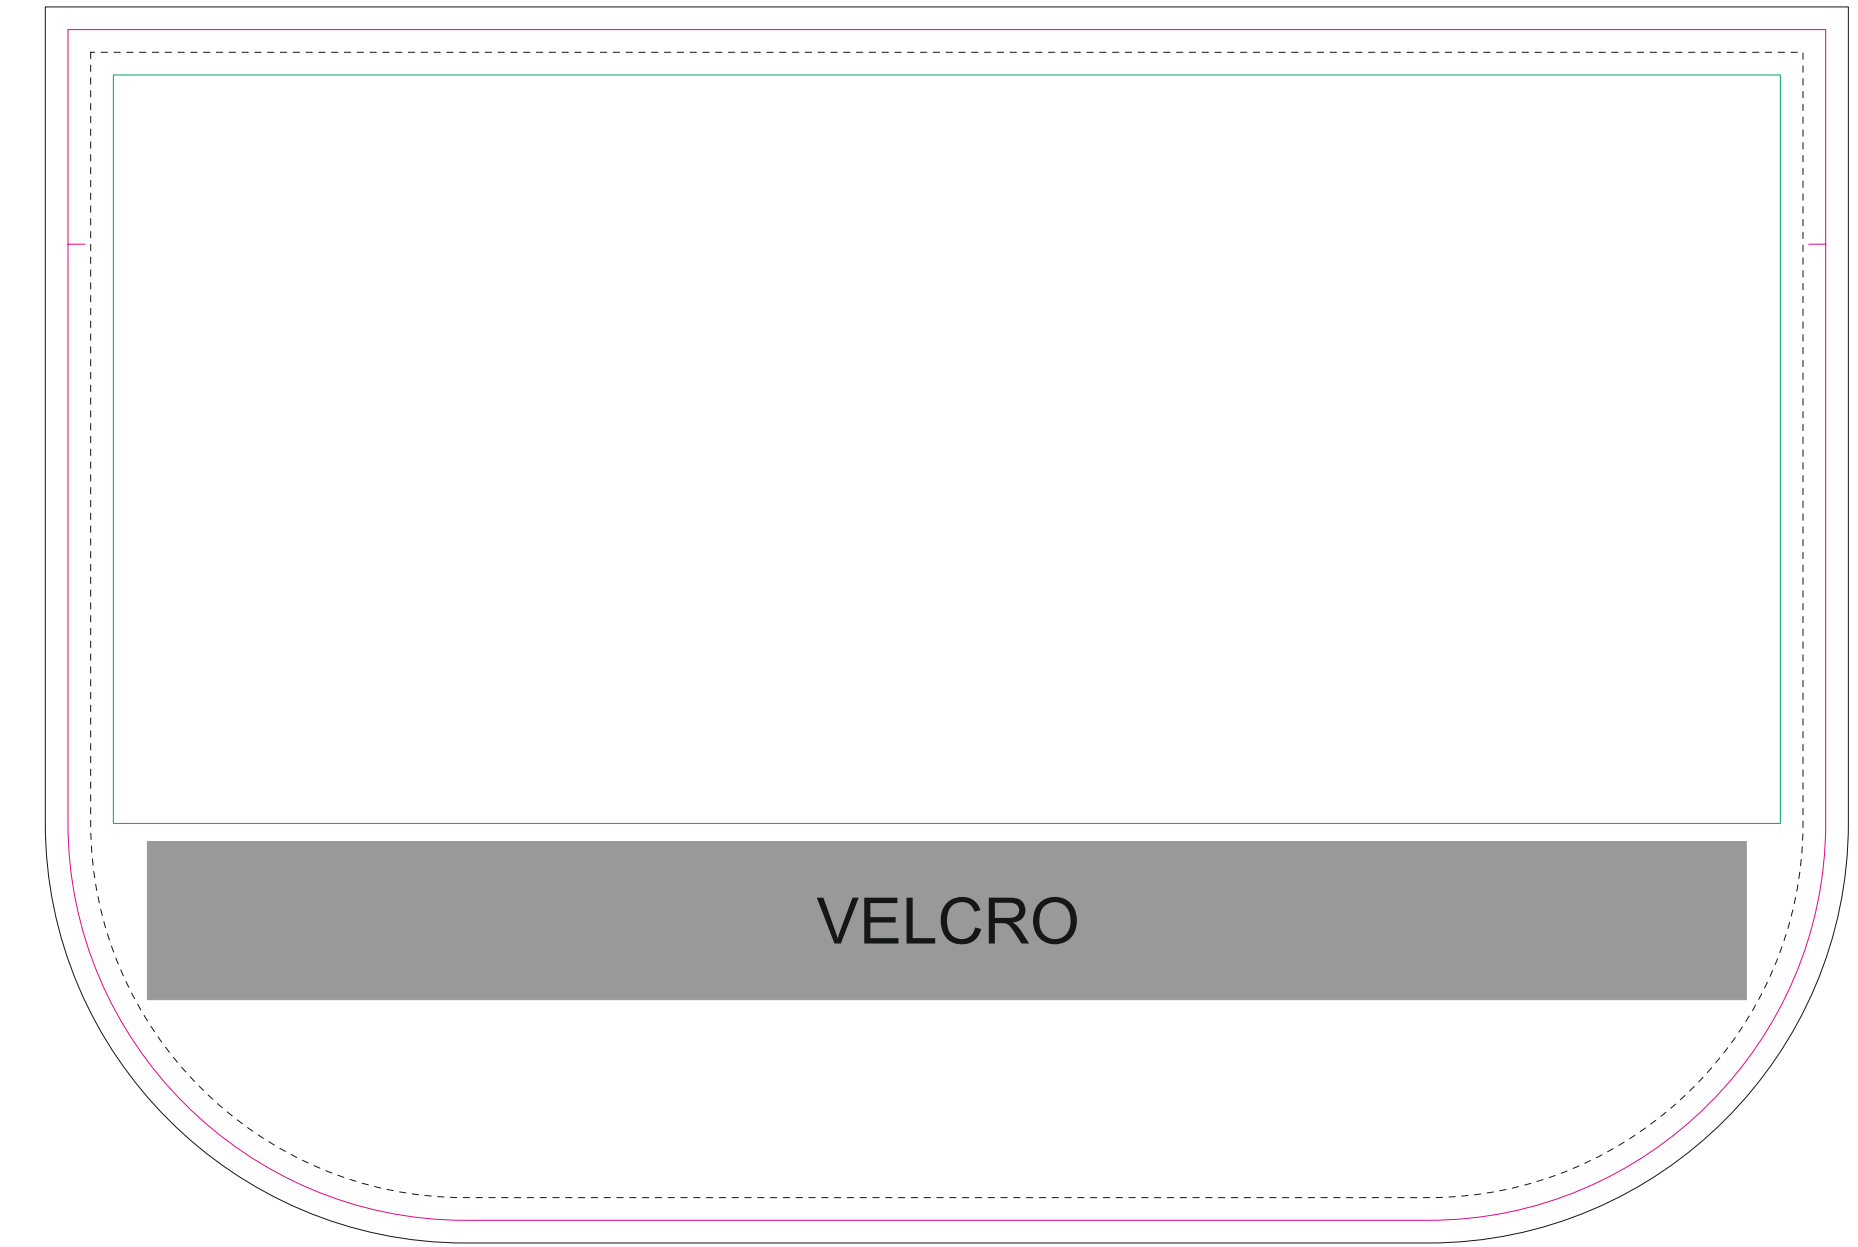

## INSIDE

——— Bleed limit 3-3 mm (background must fill it)

——— margin

——— Edge of product

resolution: min. 300 DPI

colours: CMYK

formats: TIFF, PDF, EPS, AI, CDR

The green line indicates the area all non-background object-texts, logos, etc.

The pink outline the maximum size of graphic visible on the product.

The black line indicates the size of the required graphics including bleed.