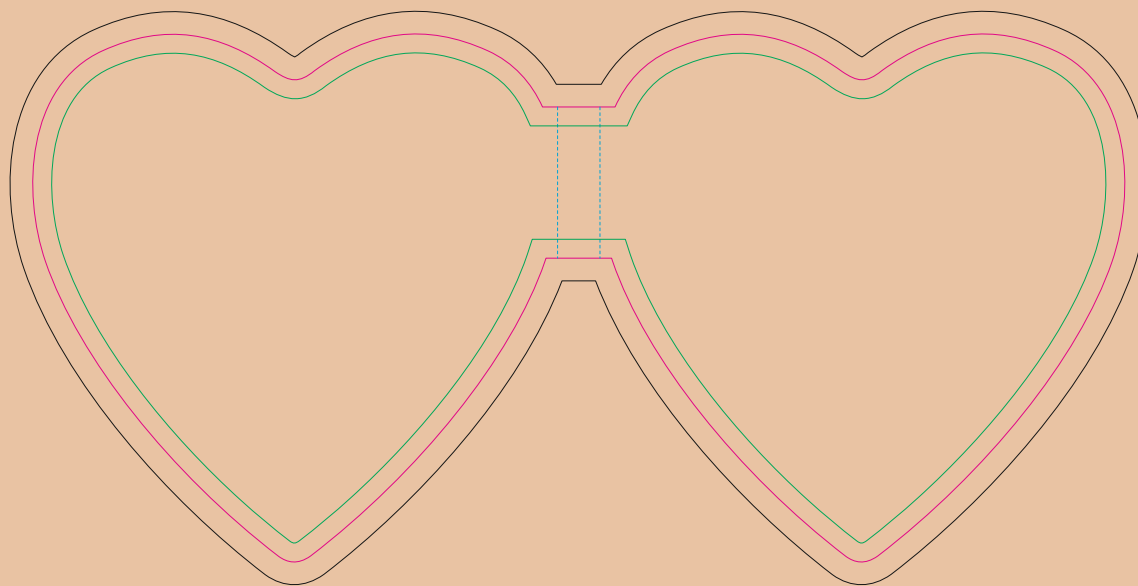

BACK

FRONT

——— Margin

——— Edge of product

——— Bleed limit 3-3 mm (background must fill it)

----- Fold line

resolution: min. 300 DPI

colours: CMYK

formats: TIFF, PDF, EPS, AI, CDR

The green line indicates the area all non-background object-texts, logos, etc.
The pink outline the maximum size of graphic visible on the product.
The black line indicates the size of the required graphics including bleed.
The blue dash line indicates the folding.