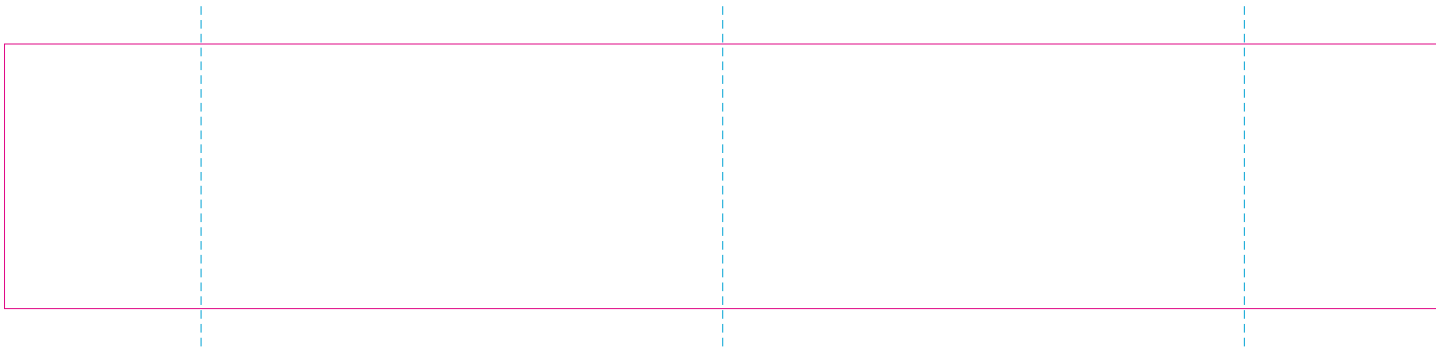

C, WPC

RS

With rotary screen printing technology the product can only be printed on the opposite side of the handle, please do not position the design on the right or left handed side.

—— Edge of graphics

----- centerlines

file format: vector

colours: in one color

formats: PDF, EPS, AI, CDR

The pink outline the maximum size of graphic visible on the product.

The blue dash line indicates the center line of the left, right and middle side of object.