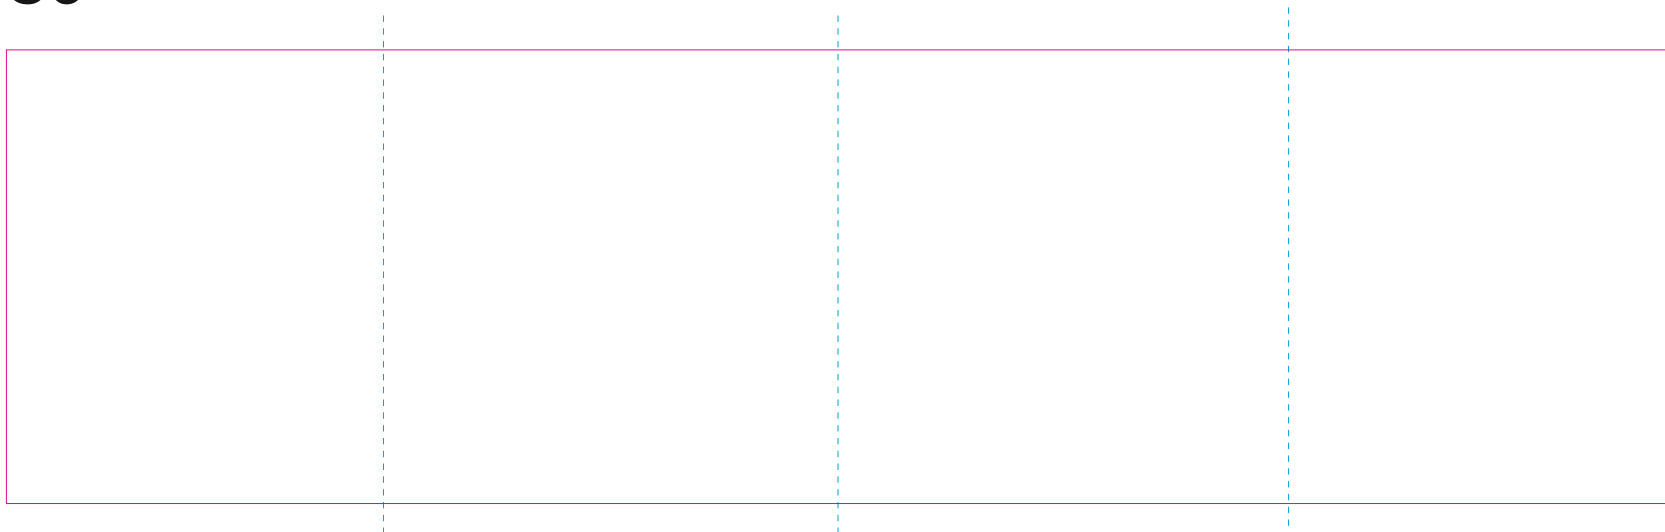

C3

RS

With rotary screen printing technology the product can only be printed on the opposite side of the handle, please do not position the design on the right or left handed side.

— Edge of printed area

- - - centerlines

resolution: min. 300 DPI

colours: CMYK

formats: TIFF, PDF, EPS, AI, CDR

The pink outline the maximum size of graphic visible on the product.

The blue dash line indicates the center line of the left, right and middle side of object.