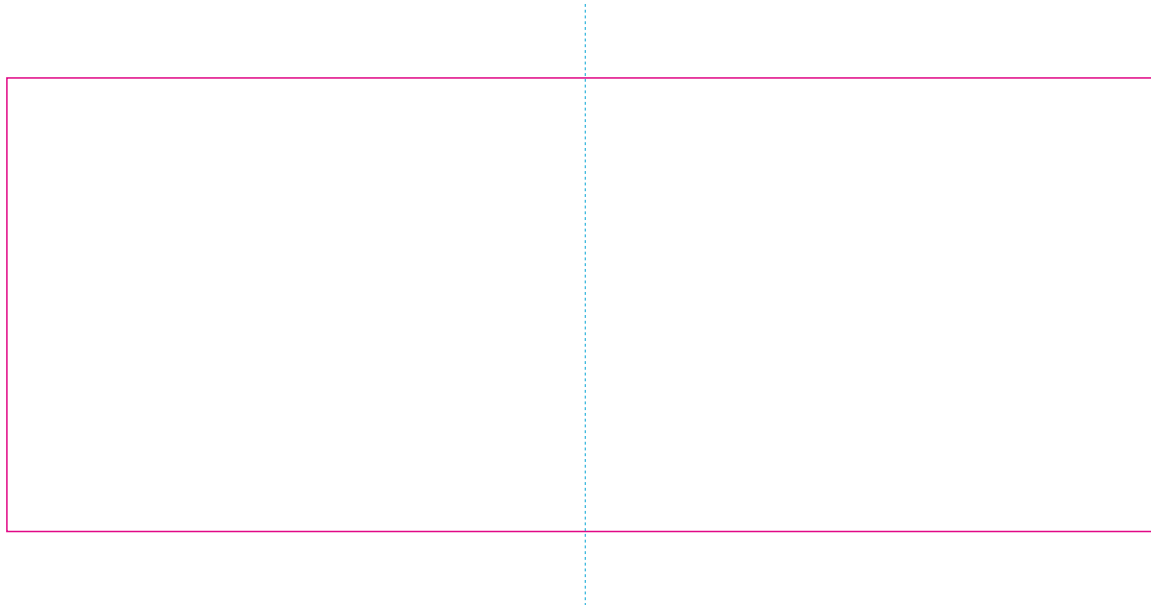

RS

With rotary screen printing technology the product can only be printed on the opposite side of the handle, please do not position the design on the right or left handed side.

—— Edge of graphic

----- centerlines

resolution: min. 300 DPI

colours: CMYK

formats: TIFF, PDF, EPS, AI, CDR

The pink outline the maximum size of graphic visible on the product.

The blue dash line indicates the center line of the left, right and middle side of object.