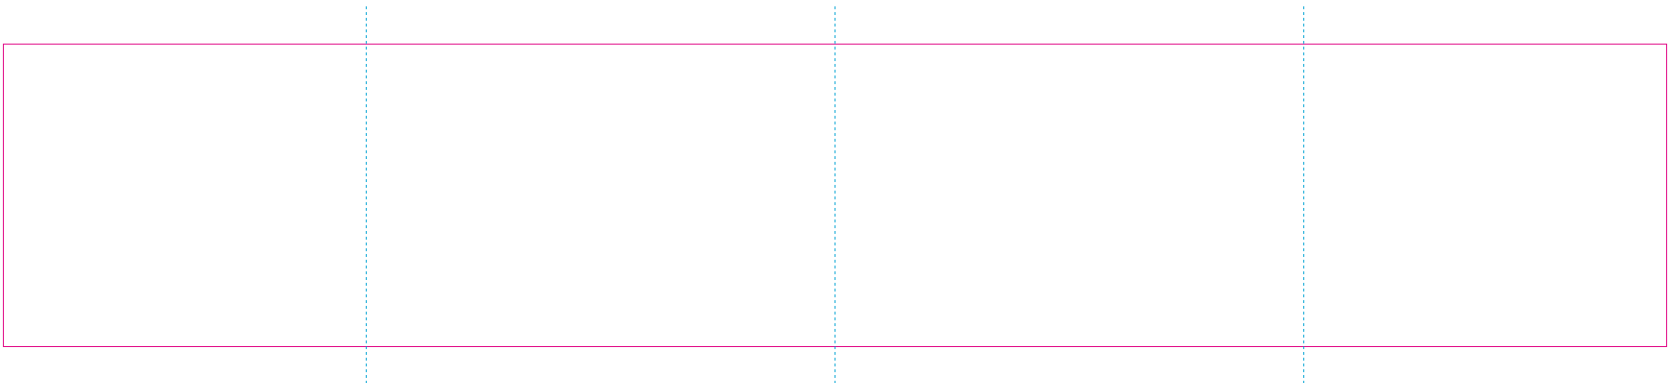

ER 1

ER 2

— Edge of graphics
- - - centerlines

resolution: min. 300 DPI
colours: CMYK
formats: TIFF, PDF, EPS, AI, CDR

The pink outline the maximum size of graphic visible on the product.
The blue dash line indicates the center line of the left, right and middle side of object.