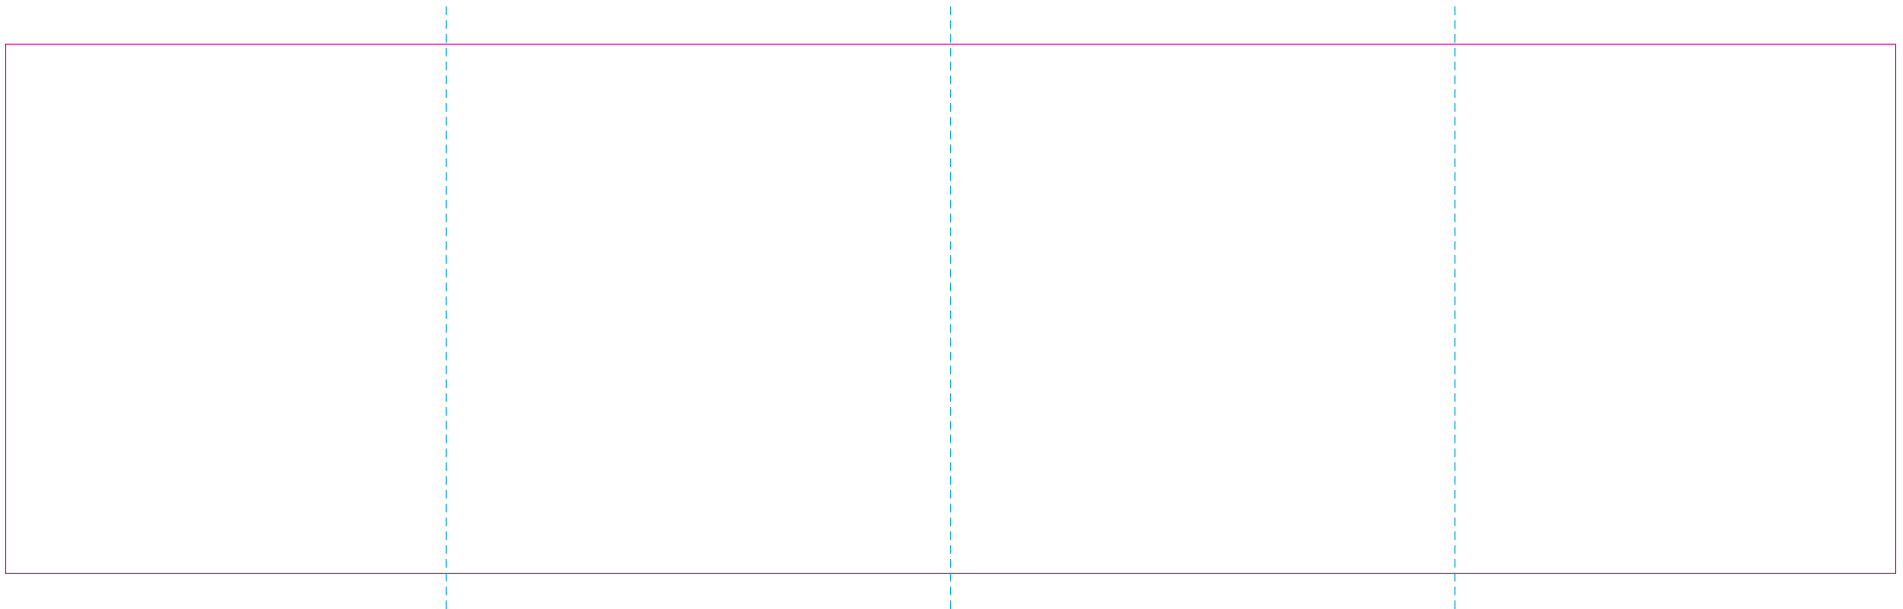

C, RS

RUV

— Edge of graphics

- - - centerlines

file format: vector
colours: in one color
formats: PDF, EPS, AI, CDR

The pink outline the maximum size of graphic visible on the product.
The blue dash line indicates the center line of the left, right and middle side of object.