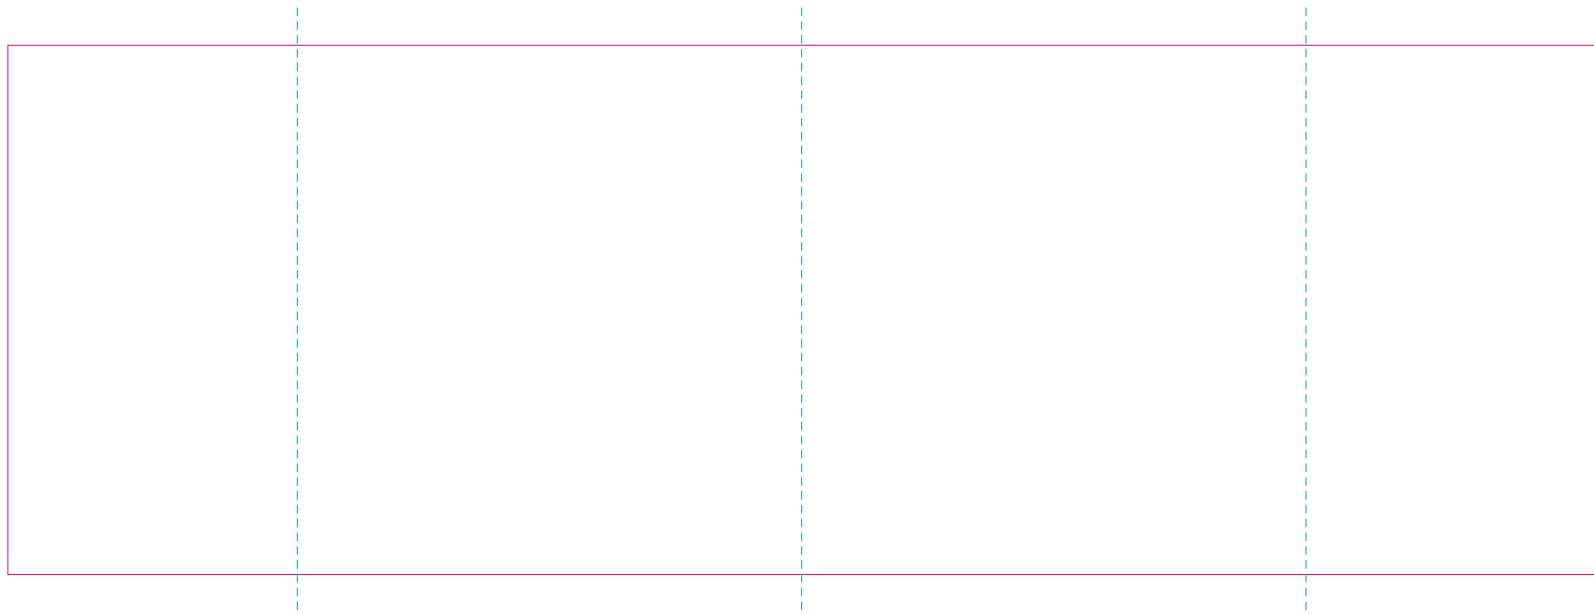

C, RS

RUV

— Edge of graphics

- - - centerlines

file format: vector
colours: in one color
formats: PDF, EPS, AI, CDR

The pink outline the maximum size of graphic visible on the product.
The blue dash line indicates the center line of the left, right and middle side of object.