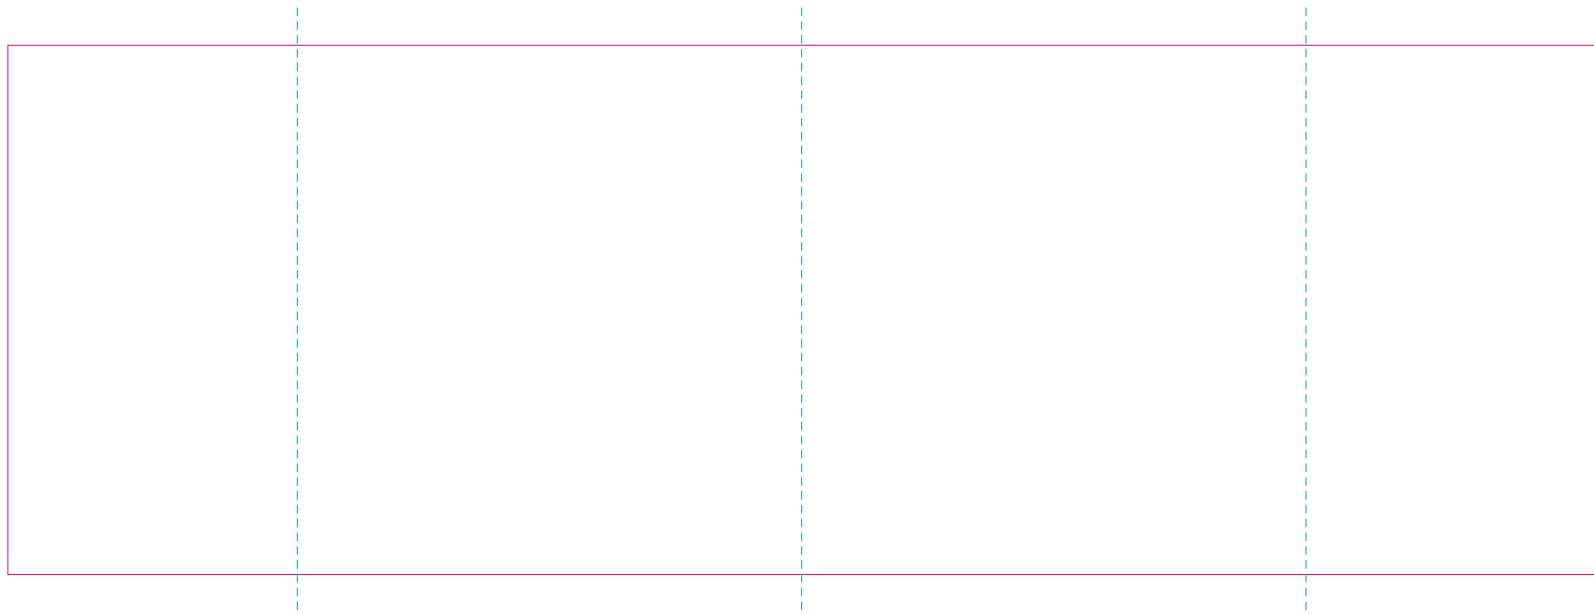

**C, RS**

**RUV**

— Edge of graphics

- - - centerlines

file format: vector  
colours: in one color  
formats: PDF, EPS, AI, CDR

The pink outline the maximum size of graphic visible on the product.  
The blue dash line indicates the center line of the left, right and middle side of object.