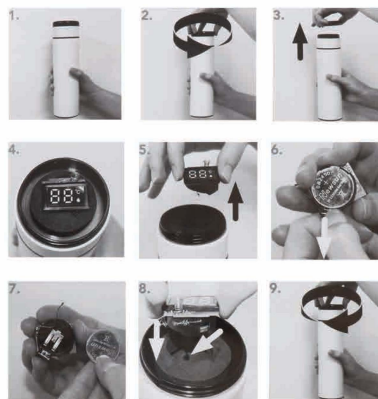

Battery replacement:

When the battery life ends, you will need to replace it by following these steps:

Warnings:

1. Before the first use clean the interior with soapy water and then dry it carefully.
2. Not suitable in dishwasher or microwave.
3. Not suitable in fridge or freezer.
4. Prevent this item from falling as it could cause serious damage.
5. Clean the exterior with a dry cloth.
6. Do not use corrosive cleaners or solvents.
7. Store in a dry and ventilated place.

MADE IN PRC