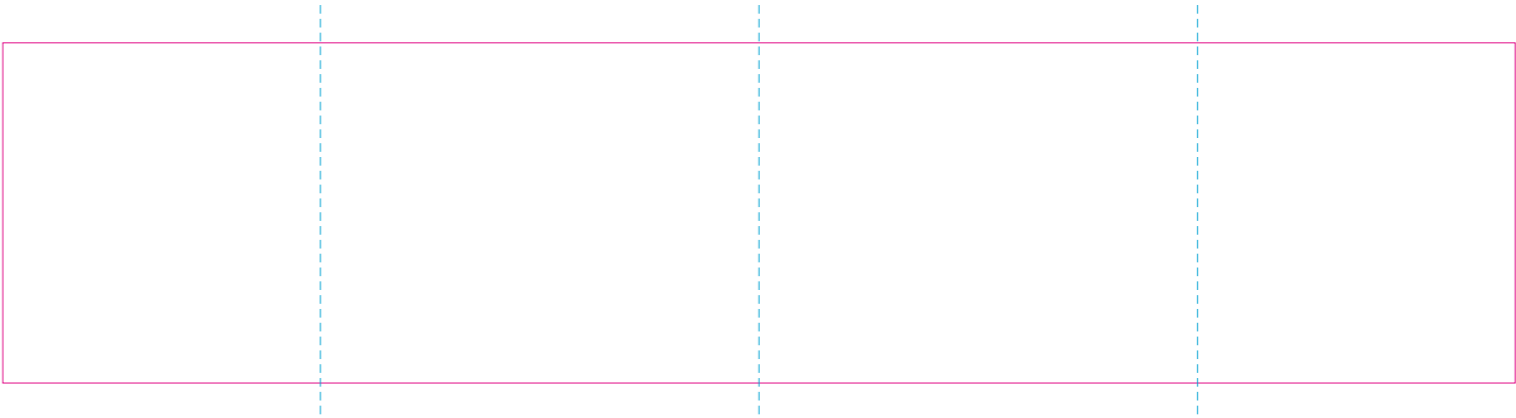

RUV

ER 1

ER 2

RS

— Edge of graphics
 - - - centerlines

file format: vector
 colours: in one color
 formats: PDF, EPS, AI, CDR

The pink outline the maximum size of graphic visible on the product.
 The blue dash line indicates the center line of the left, right and middle side of object.