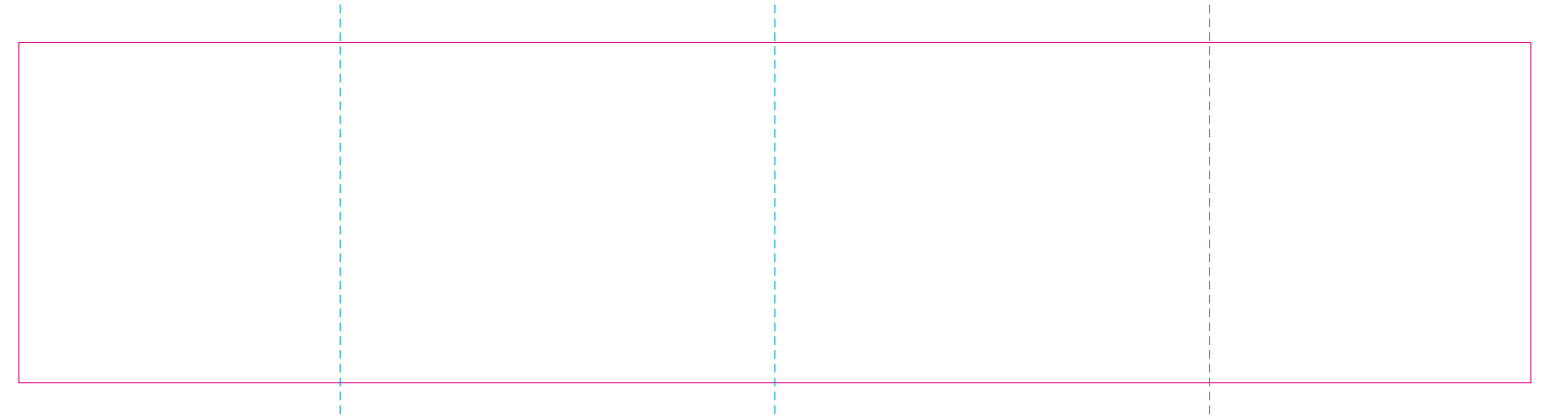

ER 2

RS 2

ER 1

RUV

— Edge of graphics

- - - centerlines

file format: vector
colours: in one color
formats: PDF, EPS, AI, CDR

The pink outline the maximum size of graphic visible on the product.
The blue dash line indicates the center line of the left, right and middle side of object.